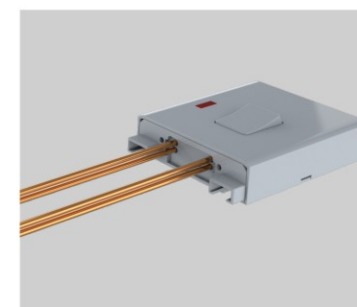

FACEBOOK

TRACK SOCKET

2021

WEDO
ONE WE WHOLE WORLD

Moving track
socket

Aluminum alloy Oxidation proofing process

Aluminum alloy sturdy and durable, and easy surface cleaning, no fear of oil stains.

3.1mm copper conductor, so the track can carry 8000W.

3.1mm copper rod equivalent to 8 square power line track can carry at least 8000W, each set of adapters can carry 2500W, household high-power appliances can be used.

Double break design of power switch, Improve safe living

5mm diameter and 50 wires thickness, the silver alloy contact has good electrical conductivity, anti-arc oxidation and double-break function protection design, which guarantees the quality of life.

Easily modified, can cover the switch box that used on the wall

01

The common switch function is single and not practical

02

The surface track can cover 86/118 switch box, directly wire connection, seamless installation, more convenient and fast

03

Modular design, flexible and convenient, comprehensive functions, free add function socket, can use at any time