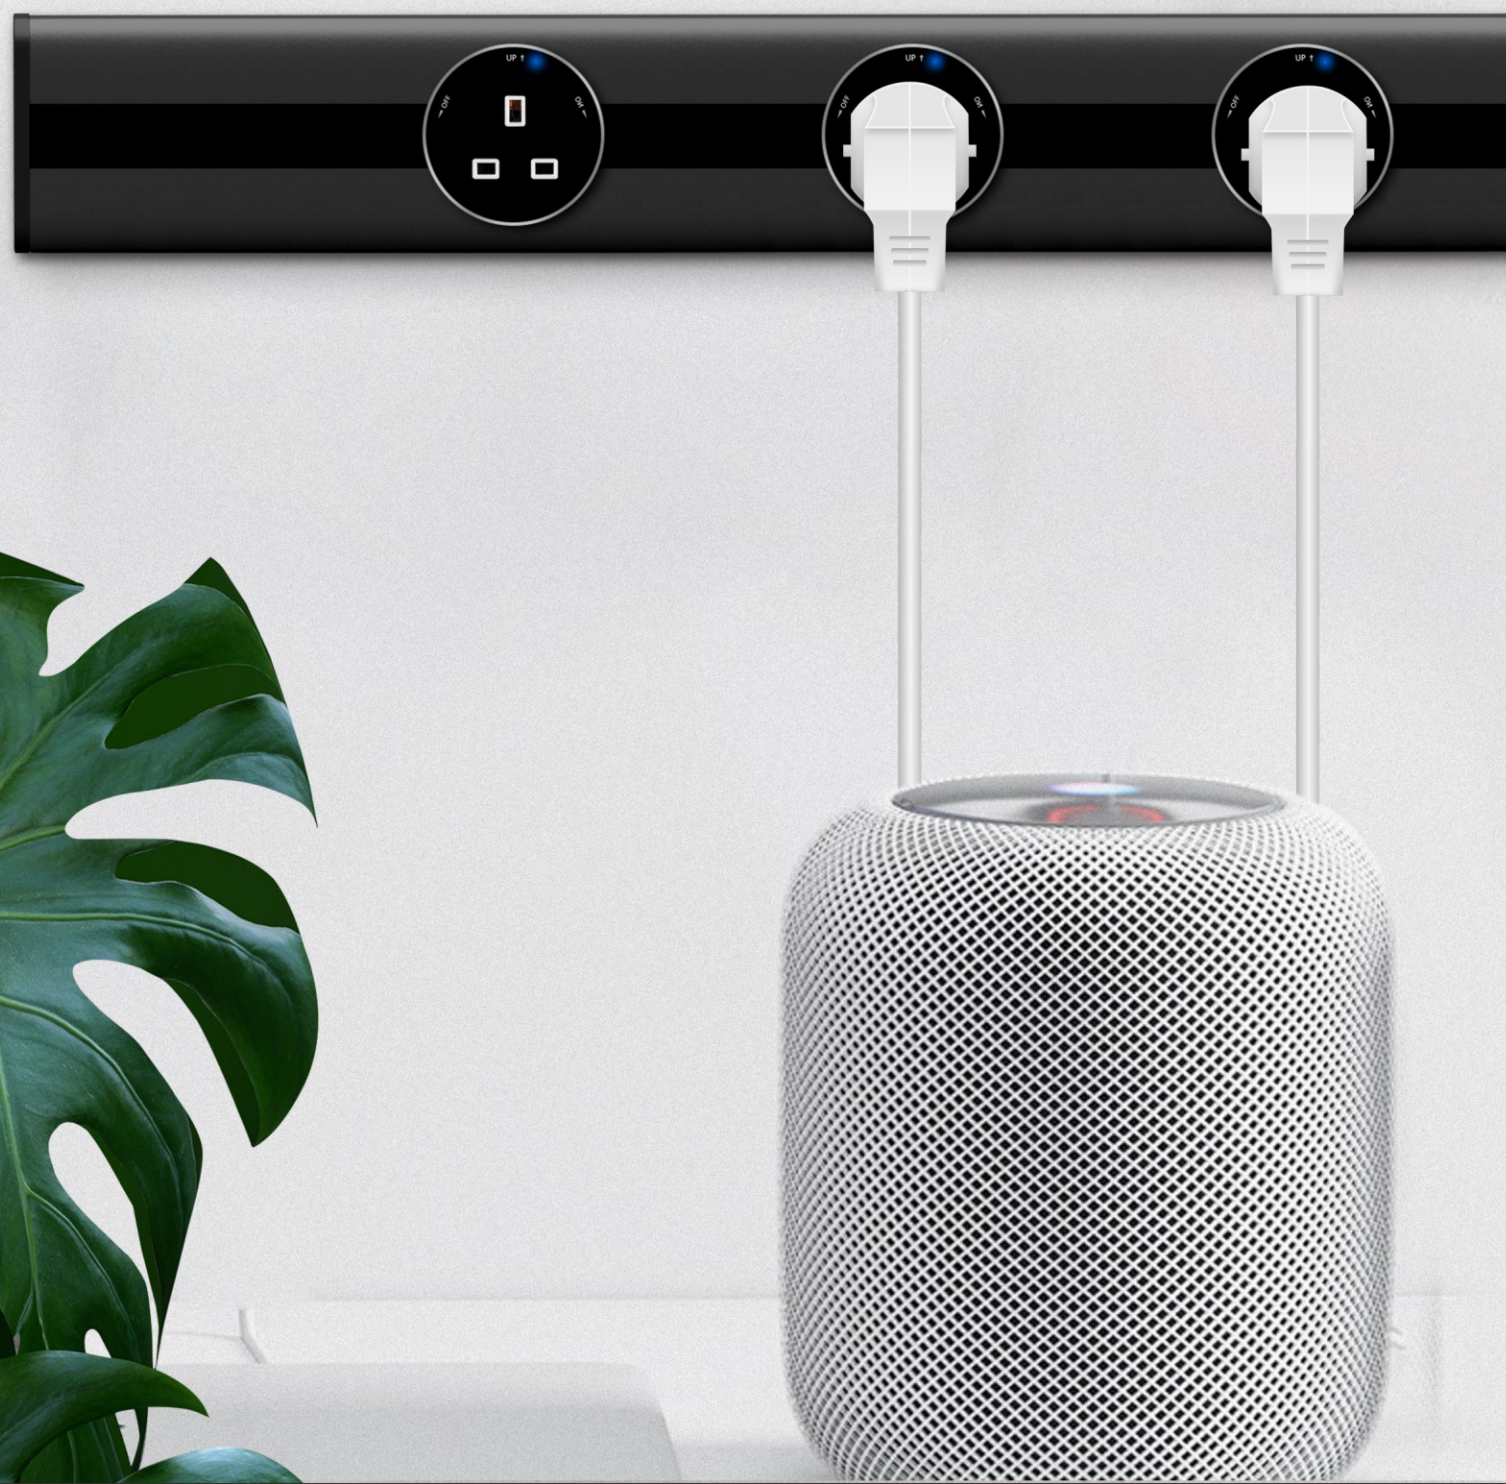

FACEBOOK

TRACK SOCKET

2021

WEDO
ONE WE WHOLE WORLD

Moving track
socket

Aluminum alloy Oxidation proofing process

Aluminum alloy sturdy and durable, and easy surface cleaning, no fear of oil stains.

3.1mm copper conductor, so the track can carry 8000W.

3.1mm copper rod equivalent to 8 square power line track can carry at least 8000W, each set of adapters can carry 2500W, household high-power appliances can be used.

Double break design of power switch, Improve safe living

5mm diameter and 50 wires thickness, the silver alloy contact has good electrical conductivity, anti-arc oxidation and double-break function protection design, which guarantees the quality of life.

Easily modified, can cover the switch box that used on the wall

01

The common switch function is single and not practical

02

The surface track can cover 86/118 switch box, directly wire connection, seamless installation, more convenient and fast

03

Modular design, flexible and convenient, comprehensive functions, free add function socket, can use at any time