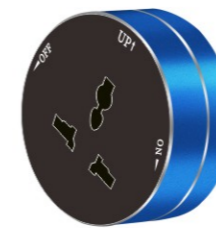

Aluminum body, two design with LED or without

Can satisfy more equipment at the same time
electricity, can decorate your beautiful home.

Gem blue