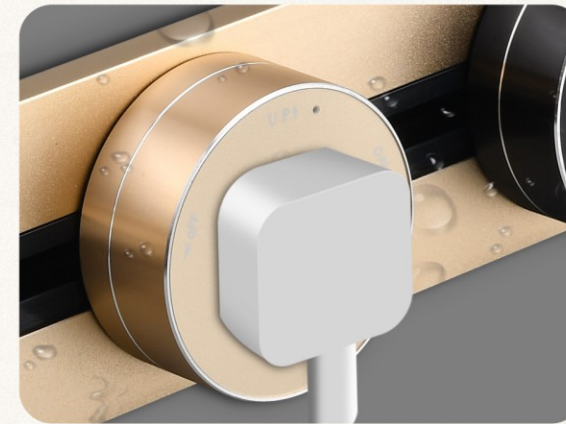

3.1mm copper rod equivalent to 8 square power line track can carry at least 8000W, each set of adapters can carry 2500W, household high-power appliances can be used.

Double break design of power switch, Improve safe living

The conductor is at the top of the track, and only a small gap, separating the copper strips can have safety insulation

Small gap design, L and N is up, and E is down, hand-held metal directly inserted into the track will not get electric shock

Small gap design, earthing structure in advance, hand-held metal objects inserted directly into the inner track will not cause electric shock.

With independent switch type

Without switch type

- Space Silver
- Space Grey
- Champagne gold
- Mocha black