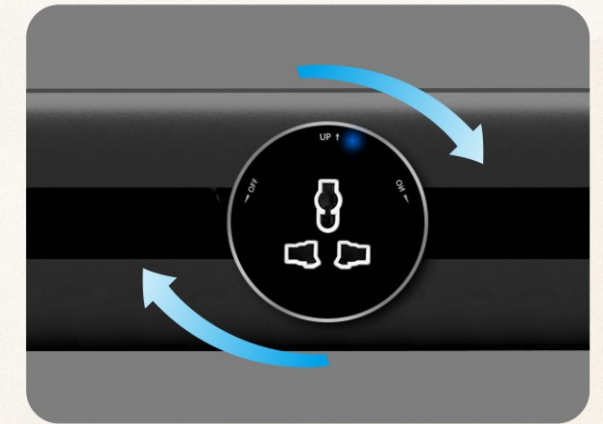

Rotate 90° clockwise.

when the current is turned counterclockwise the power is cut off.