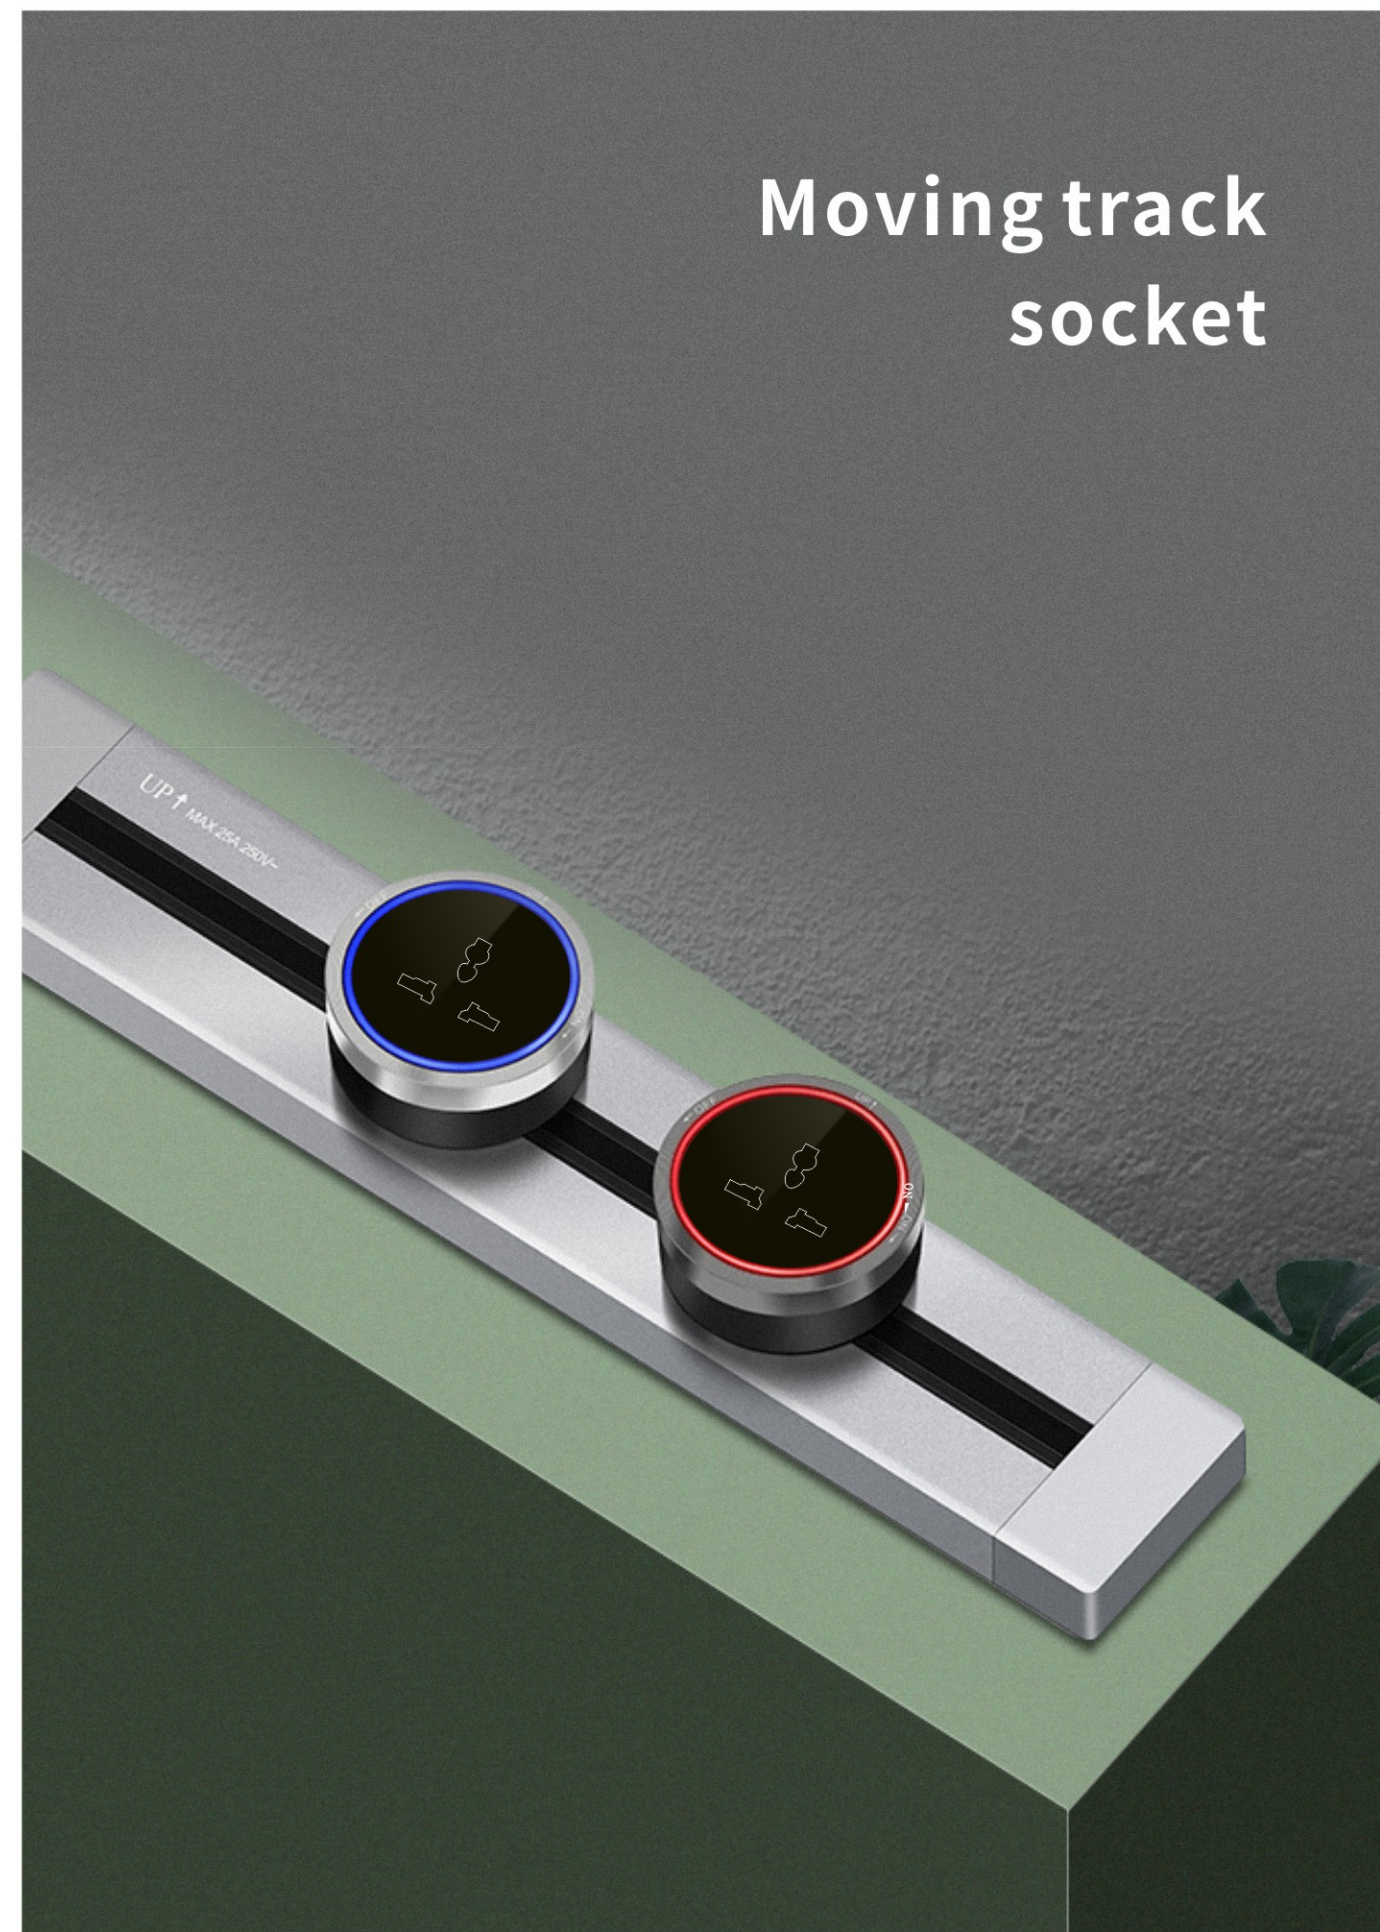

FACEBOOK

TRACK SOCKET

2021

WEDO
ONE WE WHOLE WORLD

Moving track
socket

Aluminum alloy Oxidation proofing process

Aluminum alloy sturdy and durable, and easy surface cleaning, no fear of oil stains.

3.1mm copper conductor, so the track can carry 8000W.

3.1mm copper rod equivalent to 8 square power line track can carry at least 8000W, each set of adapters can carry 2500W, household high-power appliances can be used.

Double break design of power switch, Improve safe living

5mm diameter and 50 wires thickness, the silver alloy contact has good electrical conductivity, anti-arc oxidation and double-break function protection design, which guarantees the quality of life.

Easily modified, can cover the switch box that used on the wall

01

The common switch function is single and not practical

02

The surface track can cover 86/118 switch box, directly wire connection, seamless installation, more convenient and fast

03

Modular design, flexible and convenient, comprehensive functions, free add function socket, can use at any time