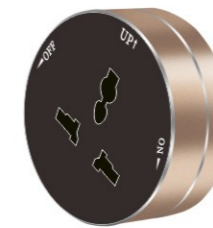

The conductor is at the top of the track, and only a small gap, separating the copper strips can have safety insulation

Small gap design, L and N is up, and E is down, hand-held metal directly inserted into the track will not get electric shock

Small gap design, earthing structure in advance, hand-held metal objects inserted directly into the inner track will not cause electric shock.

With independent switch type

Without switch type

- Space Silver
- Space Grey
- Champagne gold
- Mocha black

Aluminum body, two design with LED or without

Can satisfy more equipment at the same time
electricity, can decorate your beautiful home.

Gem blue

Space Silver

Champagne gold

Mocha black

Gem blue

Space Silver

Champagne gold

Mocha black

Gem blue

Space Silver

Champagne gold

Mocha black

Track length

Recessed type track