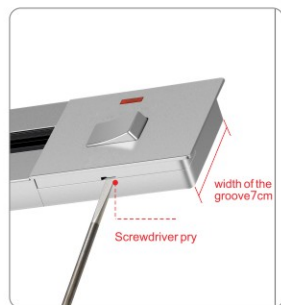

Track length

Recessed type track

Specifications

Can customized

wide*thickness*length slot size

8x2.16x60cm 7.2x59.3cm

8x2.16x80cm 7.2x79.3cm

8x2.16x100cm 7.2x99.3cm

8x2.16x120cm 7.2x119.3cm

8x2.16x150cm 7.2x149.3cm

Surface mounting type

Specifications

Can customized

wide*thickness*length

8.2x2.16x60cm

8.2x2.16x80cm

8.2x2.16x100cm

8.2x2.16x120cm

8.2x2.16x150cm

Round module

MF socket

13A socket

American 3 pin
MF socket

American 3 pin
flat socket

Italian socket

Brazil socket

Germany socket

France socket

Wireless charging

Double USB socket

LED indicator light

Human body
sensing footlights

Square module

MF socket

13A socket

American 3 pin
MF socket

American 3 pin
flat socket

Italian socket

Brazil socket

Germany socket

France socket

Wireless charging

Double USB socket

LED indicator light

Human body
sensing footlights