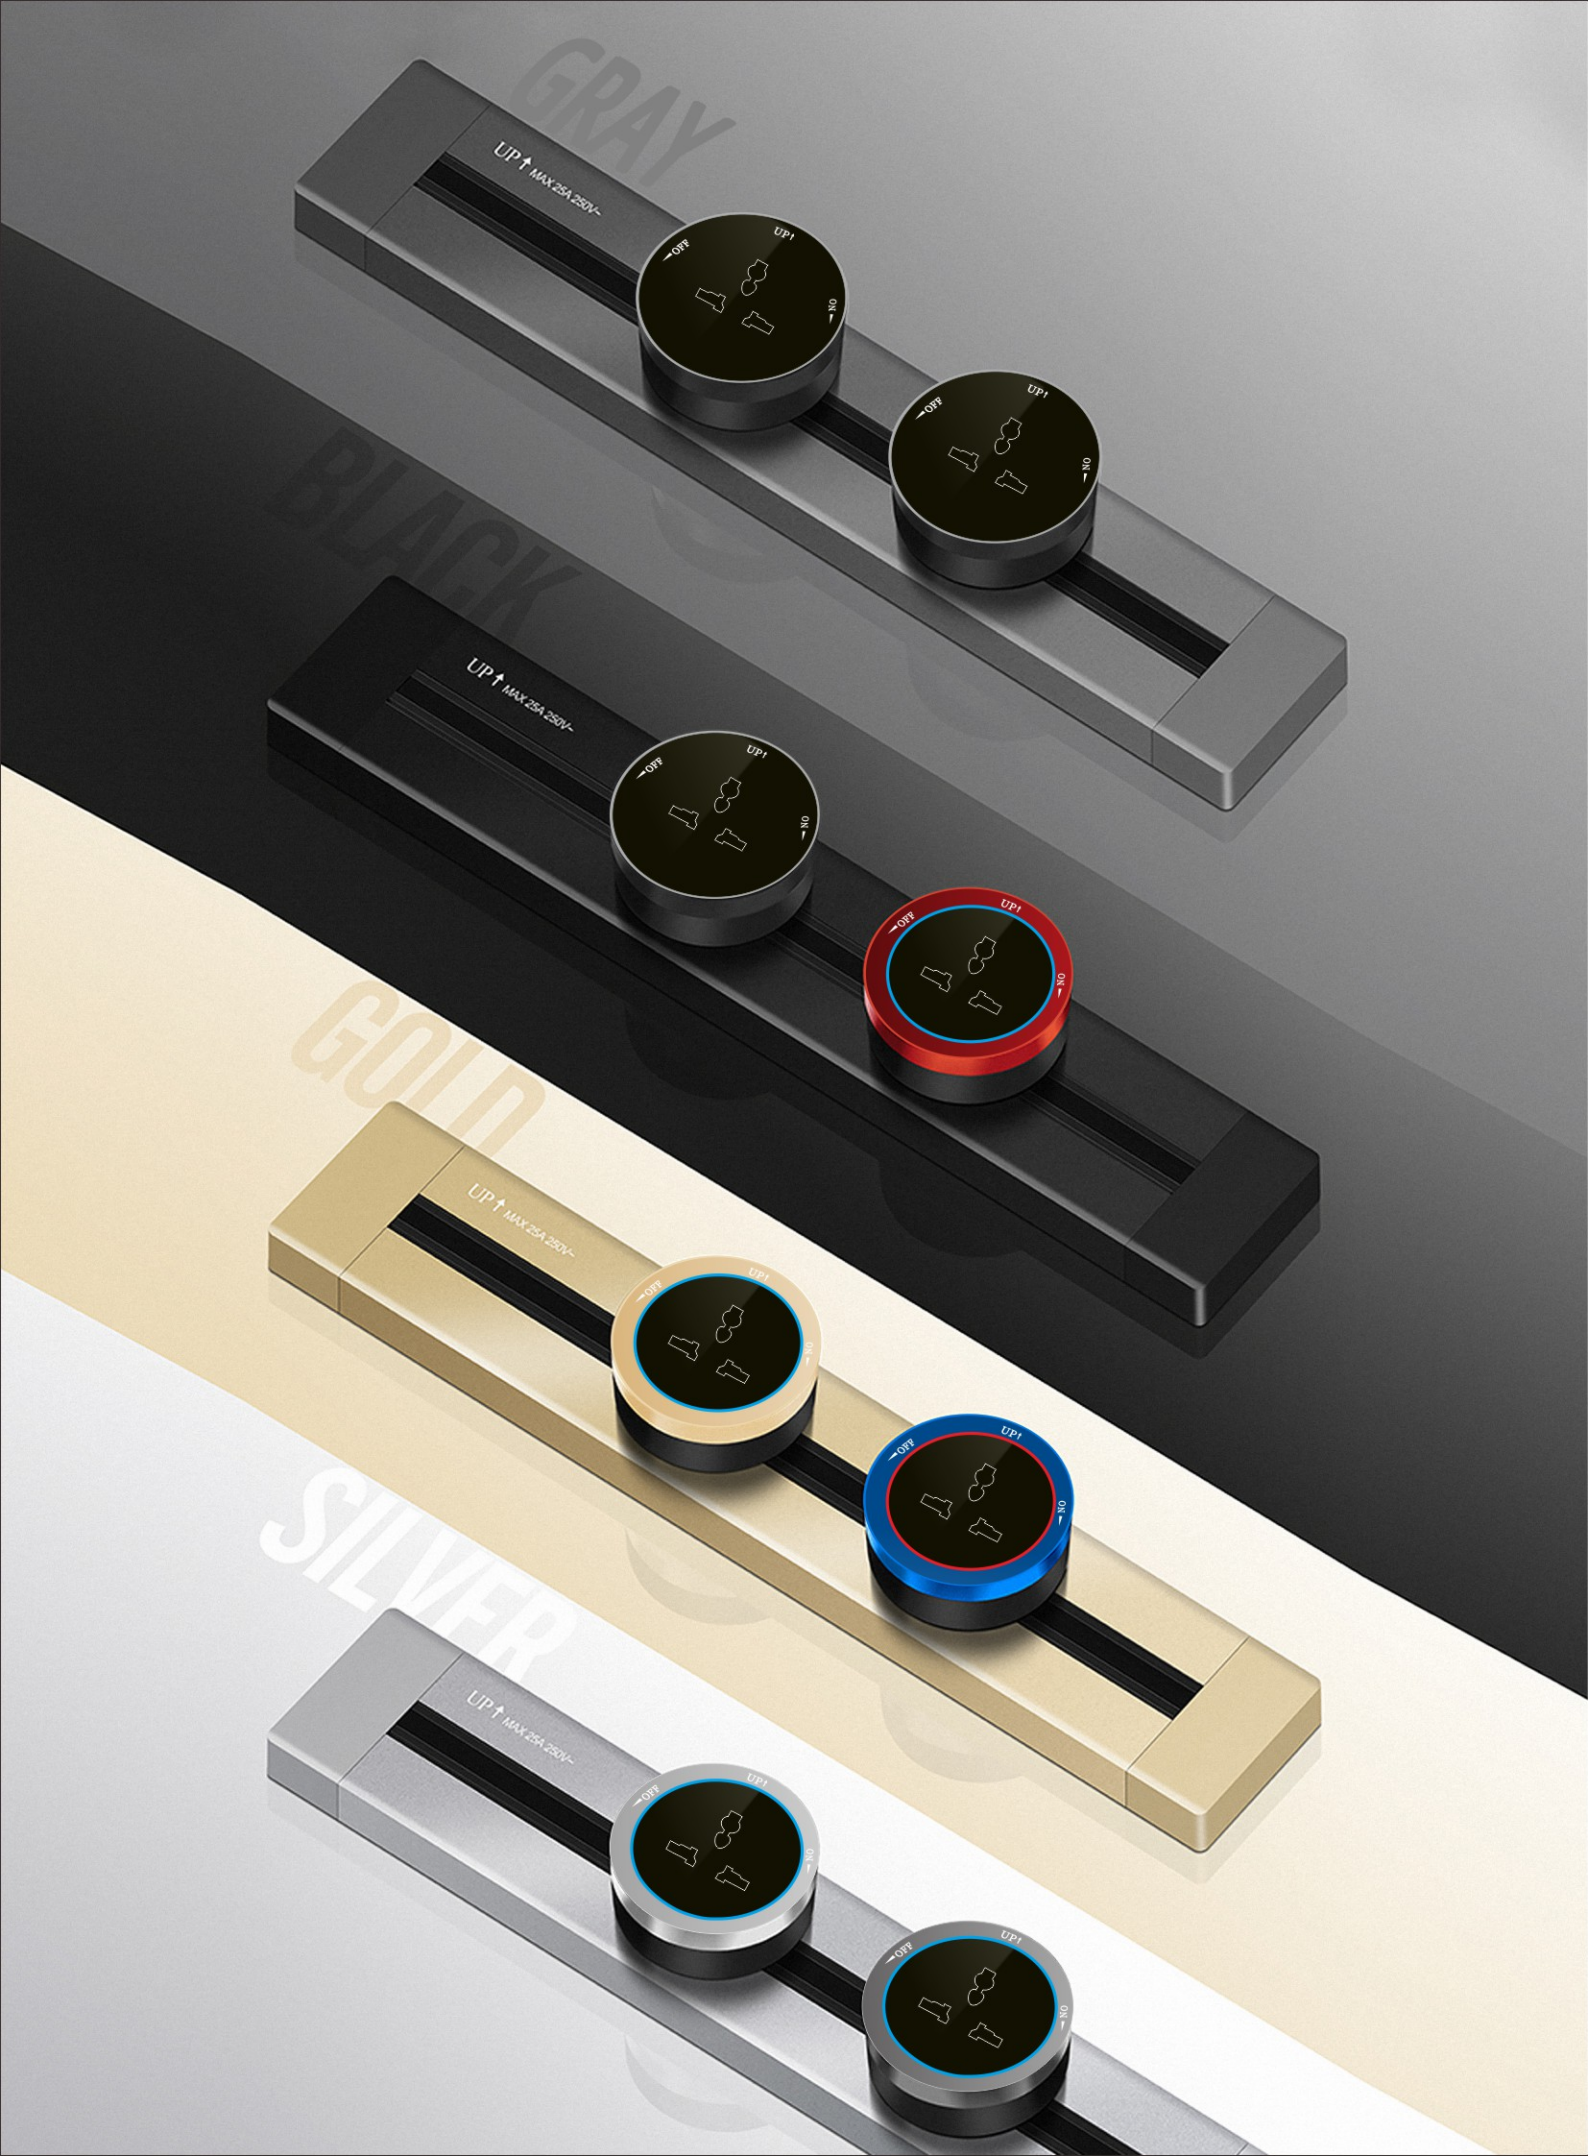

3.1mm copper rod equivalent to 8 square power line track can carry at least 8000W, each set of adapters can carry 2500W, household high-power appliances can be used.

Double break design of power switch, Improve safe living

The conductor is at the top of the track, and only a small gap, separating the copper strips can have safety insulation

Small gap design, L and N is up, and E is down, hand-held metal directly inserted into the track will not get electric shock

safe switch

Safe unplug and plug, effectively prevent accidental electric shock.

Rotate 90° clockwise.

when the current is turned counterclockwise the power is cut off.

the safety of track, we are serious.

Small gap design, earthing structure in advance, hand-held metal objects inserted directly into the inner track will not cause electric shock.

With independent switch type

Without switch type

- Space Silver
- Space Grey
- Champagne gold
- Mocha black