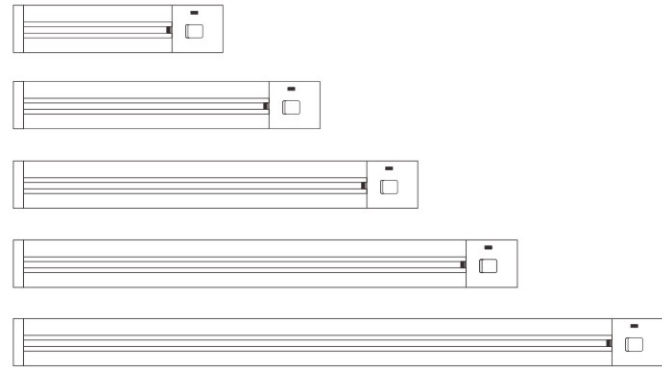

Specifications

Can customized

wide*thickness*length slot size

8x2.16x60cm 7.2x59.3cm

8x2.16x80cm 7.2x79.3cm

8x2.16x100cm 7.2x99.3cm

8x2.16x120cm 7.2x119.3cm

8x2.16x150cm 7.2x149.3cm