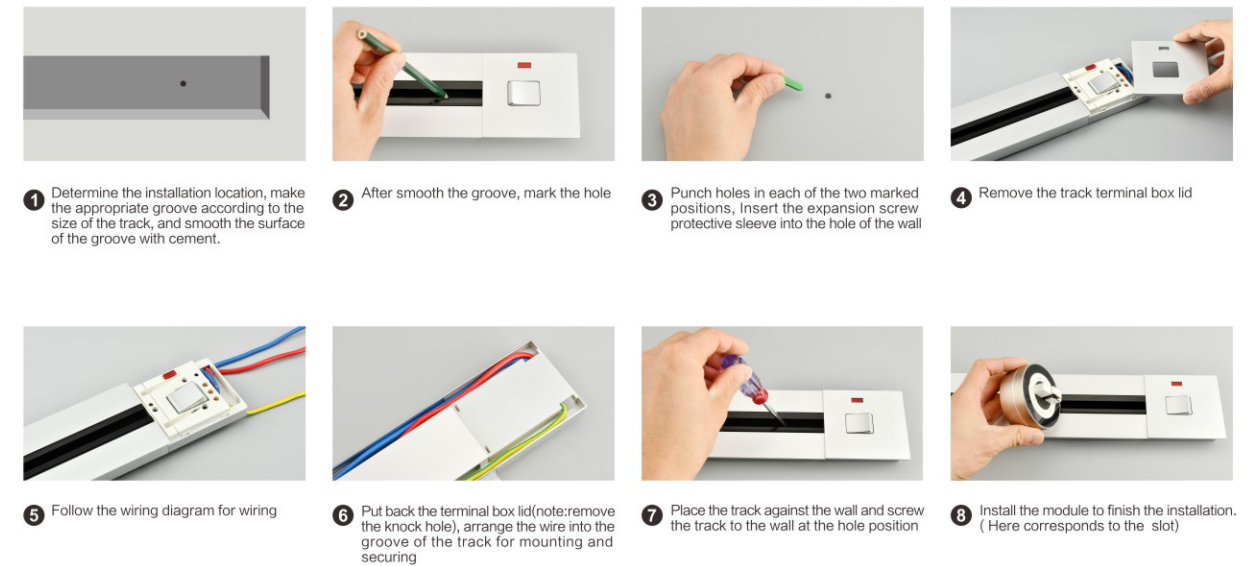

Double USB socket

LED indicator light

Human body
sensing footlights

Surface mounting type VS Recessed type

The recessed track needs slotting, which is suitable for installation before decoration, and the surface mounting track no need slotting, can be installed before or after decoration

INSTALLATION INSTRUCTION

Recessed type track

Surface mounting type