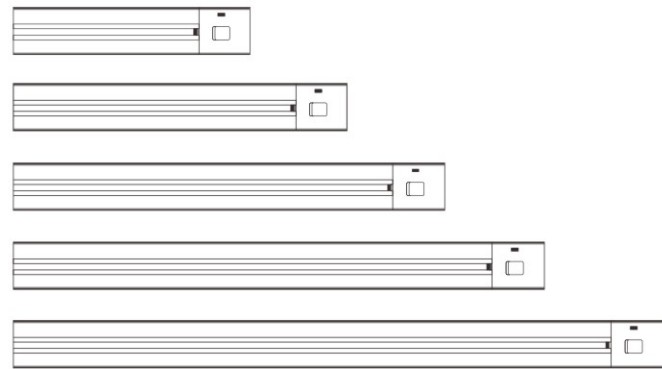

Surface mounting type

Specifications

Can customized

wide*thickness*length

8.2x2.16x60cm

8.2x2.16x80cm

8.2x2.16x100cm

8.2x2.16x120cm

8.2x2.16x150cm