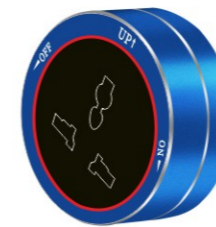

Aluminum body, two design with LED or without

Can satisfy more equipment at the same time
electricity, can decorate your beautiful home.

Gem blue