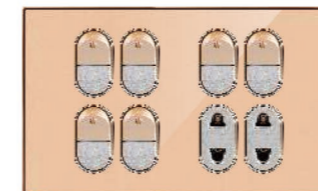

**S3**  
**TWO COLOR**  
series

Custom Color

Space Silver

Champagne Gold

Switch Dimmer

S3-001  
1 gang 1 way switch  
1 gang 2 way switch

S3-002  
2 gang 1 way switch

S3-003  
3 gang 1 way switch

S3-004  
4 gang 1 way switch

S3-005  
Doorbell Switch

S3-006  
Waterproof Bell Push

S3-007  
1+1

S3-008  
2+1

S3-009  
1+2

S3-010  
3+1

S3-011  
2+2

S7-024  
TV & TEL Socket

S7-025  
Human body induction

Connected Switch

S7-026  
6 gang 1 way switch

S7-027  
8 gang 1 way switch

S7-028  
10 gang 1 way switch

S7-029  
4+2

S7-030  
6+2