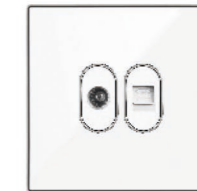

S8-019  
5IN1 Socket with USB

S8-020  
20A Switch  
45A Switch

Information Class

S8-021  
TV Socket

S8-022  
TEL Socket  
Computer Socket

S8-023  
Double tel socket  
Double computer socket  
Tel+Computer socket