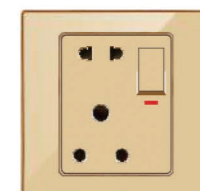

S5-012  
1+3

S5-013  
Dimmer

S5-014  
Switched Dimmer (small)

S5-015  
Switched Dimmer (big)

Socket Outlets

S5-016  
5 Pin Multi Socket

S5-017  
15A 5 Pin Multi Socket

S5-018  
5IN1 Socket with Neon