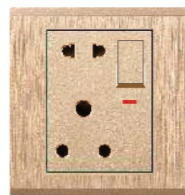

H2-012  
1+3

H2-013  
Dimmer

H2-014  
Switched Dimmer (small)

H2-015  
Switched Dimmer (big)

Socket Outlets

H2-016  
5 Pin Multi Socket

H2-017  
15A 5 Pin Multi Socket

H2-018  
5IN1 Socket with Neon