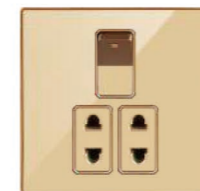

S5-004  
4 gang 1 way switch

S5-005  
Doorbell Switch

S5-006  
Waterproof Bell Push

S5-007  
1+1

S5-008  
2+1

S5-009  
1+2

S5-010  
3+1

S5-011  
2+2

S5-012  
1+3

S5-013  
Dimmer

S5-014  
Switched Dimmer (small)

S5-015  
Switched Dimmer (big)

Socket Outlets

S5-016  
5 Pin Multi Socket

S5-017  
15A 5 Pin Multi Socket

S5-018  
5IN1 Socket with Neon