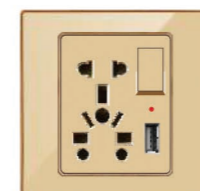

S5-012  
1+3

S5-013  
Dimmer

S5-014  
Switched Dimmer (small)

S5-015  
Switched Dimmer (big)

Socket Outlets

S5-016  
5 Pin Multi Socket

S5-017  
15A 5 Pin Multi Socket

S5-018  
5IN1 Socket with Neon

S5-019  
5IN1 Socket with USB

S5-020  
20A Switch  
45A Switch

Information Class

S5-021  
TV Socket

S5-022  
TEL Socket  
Computer Socket

S5-023  
Double tel socket  
Double computer socket  
Tel+Computer socket