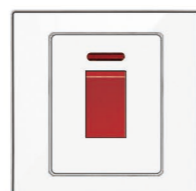

S8-020
20A Switch
45A Switch