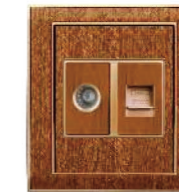

S4-024
TV & TEL Socket