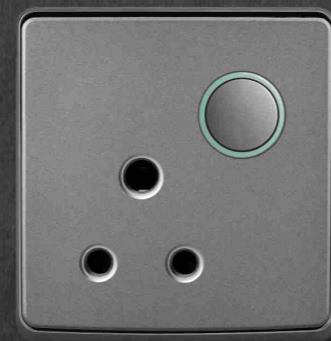

Grey

curved frame, smooth texture, repeated polishing from modeling design to material selection painting + outer protection, enhance surface hardness, smoothness and wear resistance, we focus on creating a beautiful life for you.

SWITCH SOCKET