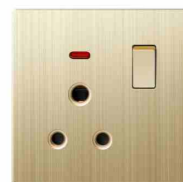

A3-013
2gang 1way switch and 2gang 2pin socket
A3-013-1
2gang 2way switch and 2gang 2pin socket

A3-014
13A socket

A3-015
5Pin MF socket

A3-016
MF switched socket w/without neon

A3-017
15A switched socket w/without neon