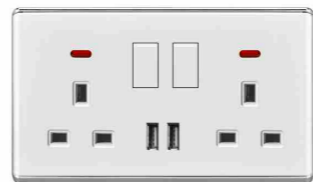

S2-047
European socket

S2-048
French socket

S2-049
20A switch with neon

S2-050
45A switch with neon

S2-070
2*13A switched socket +2USB w/without neon

S2-071
45A switch with neon(3*6)

S2-072
Blank plate(3*6)