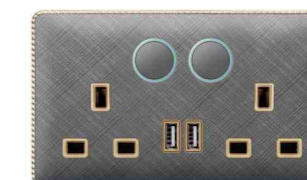

T3-035
double tel

T3-036
double computer socket

T3-038
one gang switch+dimmer

T3-039
2*13A switched socket w/without neon
(single pole)

T3-041
2*13A switched socket +2USB
w/without neon

T3-042
2* MF switched socket w/without neon