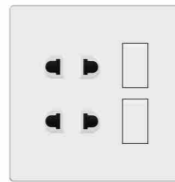

A5-013
2gang 1way switch and
2gang 2pin socket
A5-013-1
2gang 2way switch and
2gang 2pin socket