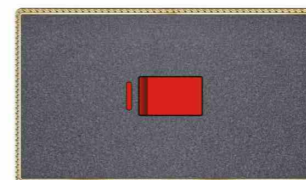

K8-071
45A switch with neon(3*6)