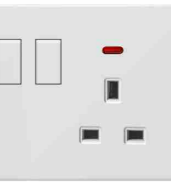

K8-068
2*13A switched socket w/without neon
(single pole)
K8-069
2*13A switched socket w/without neon
(double pole)