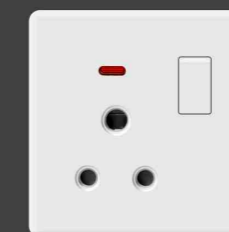

1.5°
Tiny amplitude of swing

2.5mm
Short button angle

6.5mm
Overall thickness

A2 SERIES

Fully fit with well-designed wall is the biggest feature of A2 switch
Elegant and beautiful lighting switch
Rich wallpaper patterns or murals are not lost

White