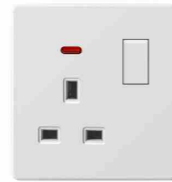

K8-042
13A switched socket
w/without neon