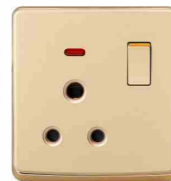

S1-041
15A switched socket
w/without neon