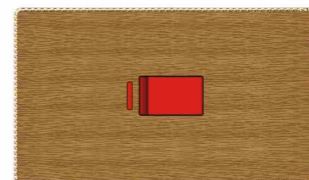

K8-047
 European socket

K8-048
 French socket

K8-049
 20A switch with neon

K8-050
 45A switch with neon

K8-070
 2*13A switched socket +2USB
 w/without neon

K8-071
 45A switch with neon(3*6)

K8-072
 Blank plate(3*6)