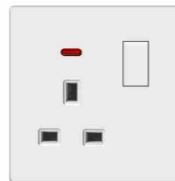

A5-013
2gang 1way switch and
2gang 2pin socket
A5-013-1
2gang 2way switch and
2gang 2pin socket

A5-014
13A socket

A5-015
5Pin MF socket

A5-016
MF switched socket
w/without neon

A5-017
15A switched socket
w/without neon