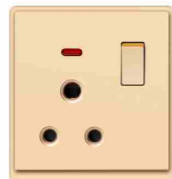

K1-041
15A switched socket
w/without neon