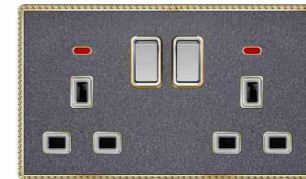

K8-065
one gang switch+dimmer

K8-066
2* MF switched socket w/without neon

K8-067
2*MF switched socket+2USB
w/without neon

K8-068
2*13A switched socket w/without neon
(single pole)
K8-069
2*13A switched socket w/without neon
(double pole)