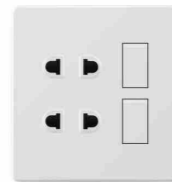

K8-037
2gang 1way switch and
2gang 2pin socket