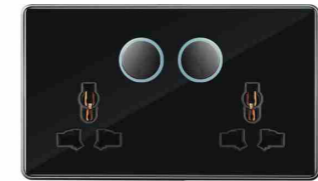

S7-036
2* MF switched socket w/without neon