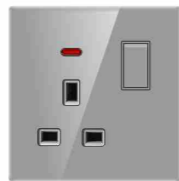

A1-013
2gang 1way switch and
2gang 2pin socket
A1-013-1
2gang 2way switch and
2gang 2pin socket

A1-014
13A socket

A1-015
5Pin MF socket

A1-016
MF switched socket
w/without neon

A1-017
15A switched socket
w/without neon