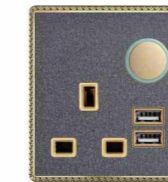

K8-009
MF switched socket
w/without neon

K8-010
15A switched socket
w/without neon

K8-011
13A switched socket w/without
neon (single pole)
K8-012
13A switched socket w/without
neon (double pole)

K8-013
13A switched socket w/without
neon +2USB(single pole)
K8-014
13A switched socket w/without
neon +2USB(double pole)