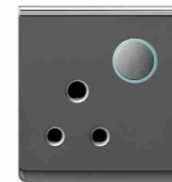

K3-010
15A switched socket
w/without neon