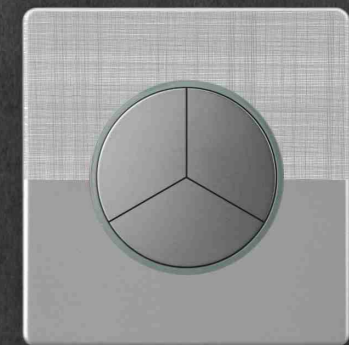

Brushed Grey