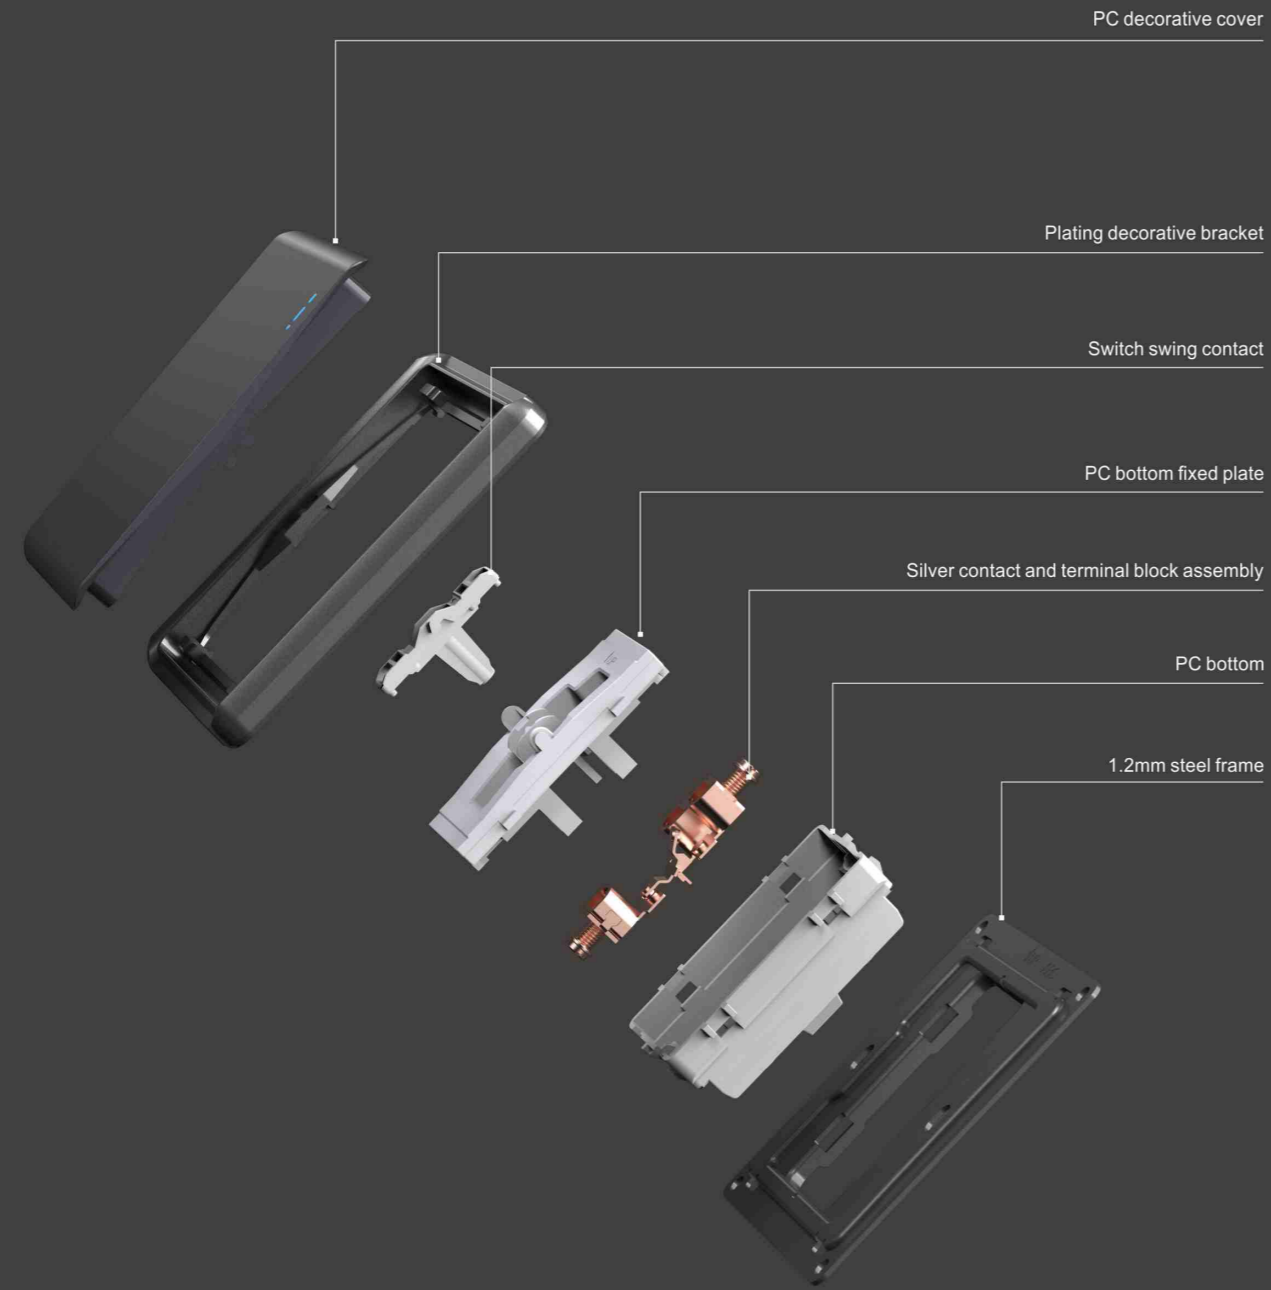

D90-058
2*13A switched socket w/without neon
(single pole)
D90-059
2*13A switched socket w/without neon
(double pole)

D90-060
2*13A switched socket+2USB
w/without neon

D90-061
45A switch with neon(3*6)

D90-062
Blank plate(3*6)

D90-063
Blank plate (3*3)

SWITCH STRUCTURE DIAGRAM

SOCKET STRUCTURE DIAGRAM

SWITCH STRUCTURE DIAGRAM

SOCKET STRUCTURE DIAGRAM

6.5mm

1.5°
Tiny amplitude of swing

2.5mm
Short button angle

6.5mm
Overall thickness

Perfect Touch Technical breakthrough

Breakthrough the traditional switch warping plate struture limitations

- Patent swing structure
- Breakthrough switch panel design limitations
- Explore the switching limits of traditional switches
- Optimized trigger handle, open and close light and sensitive