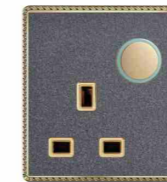

K8-009
MF switched socket
w/without neon

K8-010
15A switched socket
w/without neon

K8-011
13A switched socket w/without
neon (single pole)
K8-012
13A switched socket w/without
neon (double pole)

K8-013
13A switched socket w/without
neon +2USB(single pole)
K8-014
13A switched socket w/without
neon +2USB(double pole)