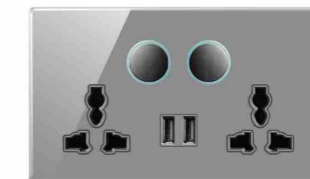

S6-037
2*MF switched socket+2USB
w/without neon

S6-038
2*13A switched socket w/without neon
(single pole)
S6-039
2*13A switched socket w/without neon
(double pole)

S6-040
2*13A switched socket+2USB
w/without neon