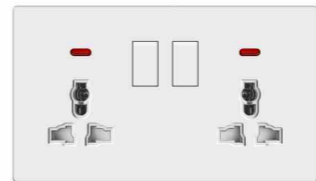

A5-041
one gang switch+dimmer

A5-042
2* MF switched socket w/without neon

A5-043
2*MF switched socket+2USB
w/without neon

A5-044
2*13A switched socket w/without neon
(single pole)
A5-045
2*13A switched socket w/without neon
(double pole)