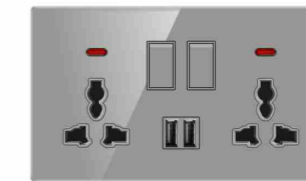

A1-041
one gang switch+dimmer

A1-042
2* MF switched socket w/without neon

A1-043
2*MF switched socket+2USB
w/without neon

A1-044
2*13A switched socket w/without neon
(single pole)
A1-045
2*13A switched socket w/without neon
(double pole)