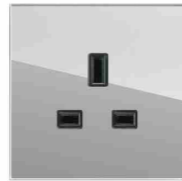

D90-028
13A socket