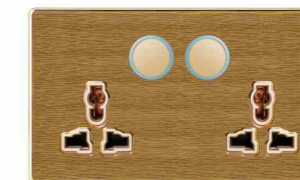

K8-023
2*13A MF switched socket w/without neon