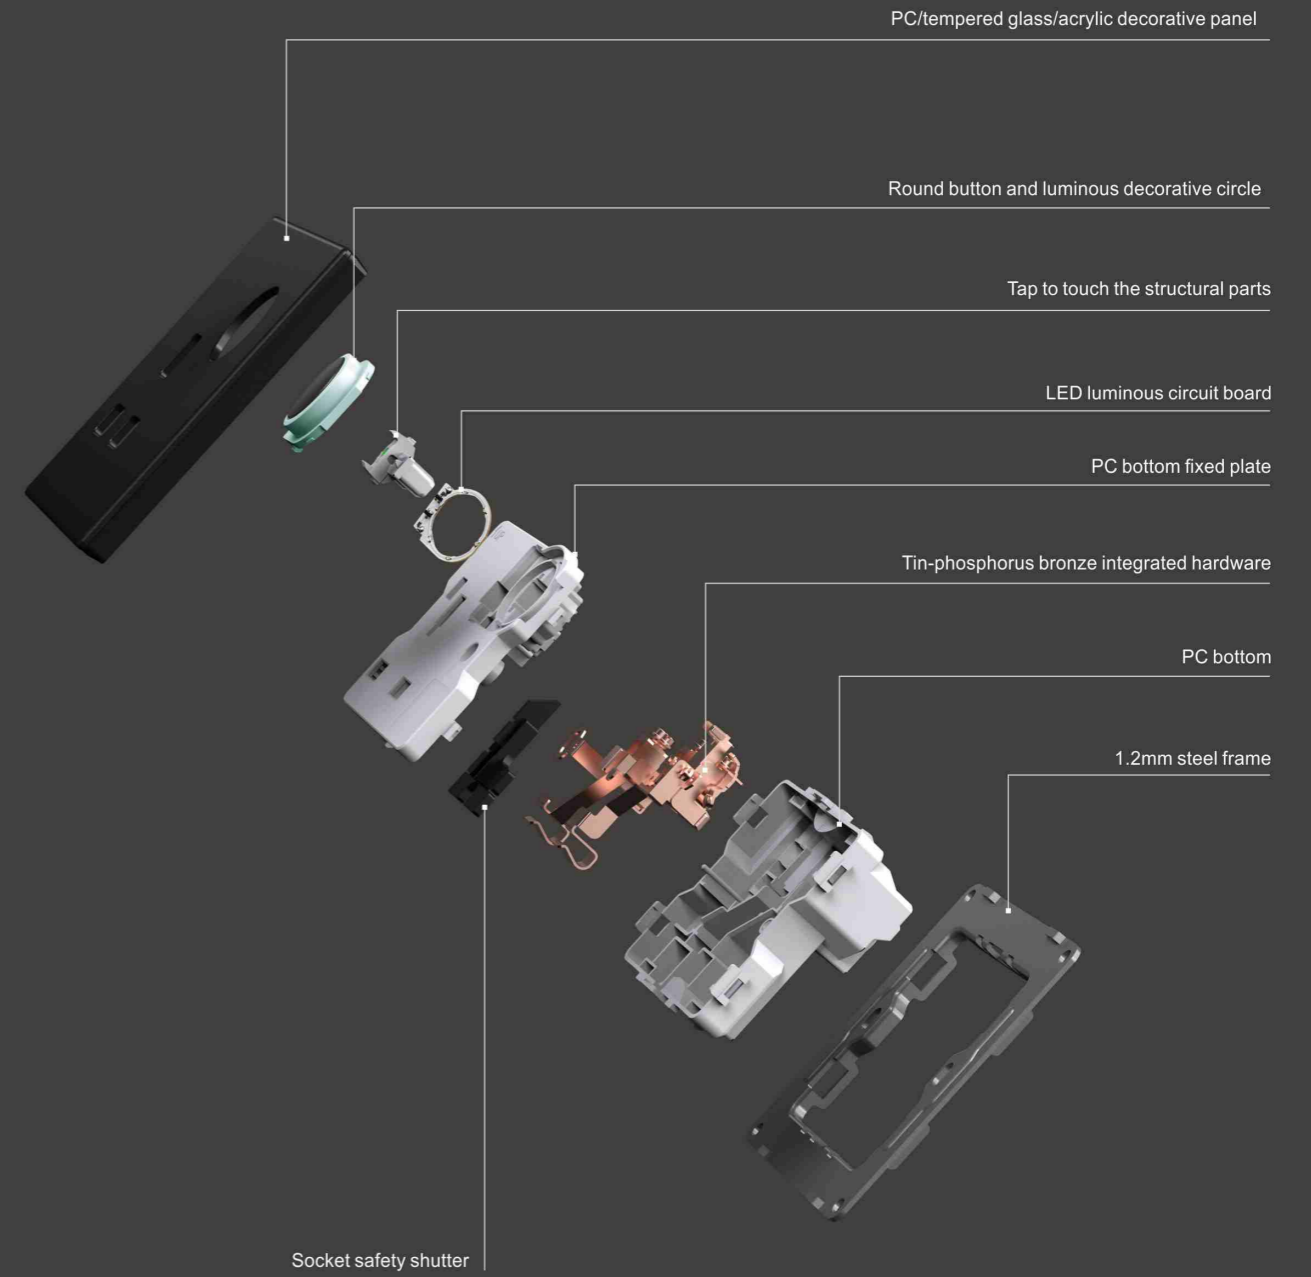

D90-058
2*13A switched socket w/without neon
(single pole)
D90-059
2*13A switched socket w/without neon
(double pole)

D90-060
2*13A switched socket+2USB
w/without neon

D90-061
45A switch with neon(3*6)

D90-062
Blank plate(3*6)

D90-063
Blank plate (3*3)

SWITCH STRUCTURE DIAGRAM

SOCKET STRUCTURE DIAGRAM

SWITCH STRUCTURE DIAGRAM

SOCKET STRUCTURE DIAGRAM

6.5mm

1.5°
Tiny amplitude of swing

2.5mm
Short button angle

6.5mm
Overall thickness

Perfect Touch Technical breakthrough

Breakthrough the traditional switch warping plate struture limitations

- Patent swing structure
- Breakthrough switch panel design limitations
- Explore the switching limits of traditional switches
- Optimized trigger handle, open and close light and sensitive