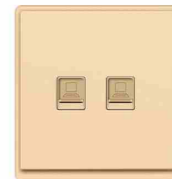

K1-062
double tel
K1-063
double computer socket

K1-061
tel+computer socket