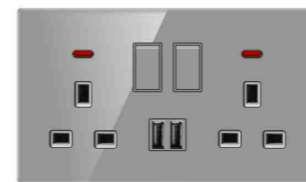

A1-041
one gang switch+dimmer

A1-042
2* MF switched socket w/without neon

A1-043
2*MF switched socket+2USB
w/without neon

A1-044
2*13A switched socket w/without neon
(single pole)
A1-045
2*13A switched socket w/without neon
(double pole)