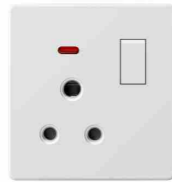

K8-033
doorbell switch

K8-034
1 gang 1way switch and
2 pin socket

K8-036
1gang 1way switch and
2gang 2pin socket

K8-037
2gang 1way switch and
2gang 2pin socket

K8-038
13A socket

K8-039
5Pin MF socket

K8-040
MF switched socket
w/without neon