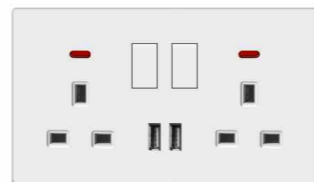

A5-041
one gang switch+dimmer

A5-042
2* MF switched socket w/without neon

A5-043
2*MF switched socket+2USB
w/without neon

A5-044
2*13A switched socket w/without neon
(single pole)
A5-045
2*13A switched socket w/without neon
(double pole)