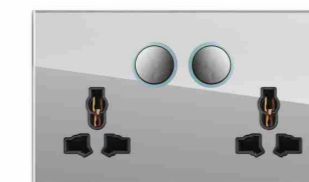

D90-021
2*13A switched socket+2USB
w/without neon

D90-022
2*13A MF switched socket w/without neon

D90-023
2*13A MF switched socket +2USB
w/without neon

Extremely simple and extraordinary A large panel that breaks the limit with vertical lines creates a pure square visual experience. At the same time, using the latest technology to realize the switch, the function of switch and socket based on same size, but the aesthetics is greatly improved.