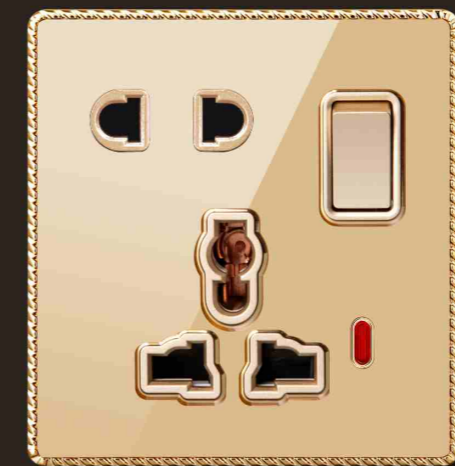

K8-070
2*13A switched socket +2USB
w/without neon

K8-071
45A switch with neon(3*6)

K8-072
Blank plate(3*6)

K8-073
Blank plate (3*3)

K8 SERIES

The background is a carefully selected wood grain pattern,
The periphery is an antique chrome frame
This creates a gorgeous masterpiece,
Every room exudes the taste of gallery