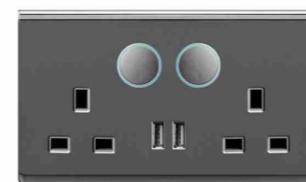

K3-022
2*13A switched socket +2USB
w/without neon