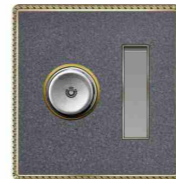

K8-065
one gang switch+dimmer

K8-066
2* MF switched socket w/without neon

K8-067
2*MF switched socket+2USB
w/without neon

K8-068
2*13A switched socket w/without neon
(single pole)
K8-069
2*13A switched socket w/without neon
(double pole)