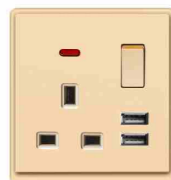

K1-042
 13A switched socket
 w/without neon

K1-043
 5 pin MF switched socket
 w/without neon

K1-044
 MF switched socket+2USB
 w/without neon

K1-045
 13A switched socket+2USB
 w/without neon(single pole)
 K1-046
 13A switched socket+2USB
 w/without neon(double pole)