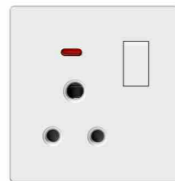

A5-013
2gang 1way switch and
2gang 2pin socket
A5-013-1
2gang 2way switch and
2gang 2pin socket

A5-014
13A socket

A5-015
5Pin MF socket

A5-016
MF switched socket
w/without neon

A5-017
15A switched socket
w/without neon