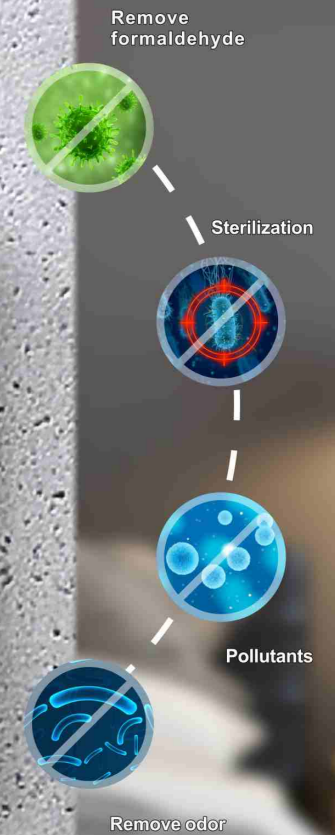

Intelligent voice control switch

Built-in smart voice chip to replace traditional wall switch
You can realize the voice control of the light bulb in the home

Product feature

-  Sence control, one- Kye implementation
-  Mobile APP remote control
-  Vioco interaction, new intelligent experience
-  Tempered Glass
-  Smart timing
-  Bluetooth connected directly

**Ozone sterilizing
air purifier**

**Wall type negative
ion purifier power socket**

Three-state purification of physics, chemistry and microorganisms

Mode M1-low: <negative ion mode> After anion O2 works for 15 minutes, it stops for 15 minutes, and the cycle starts