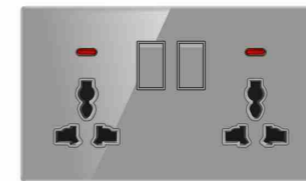

A1-041
one gang switch+dimmer

A1-042
2* MF switched socket w/without neon

A1-043
2*MF switched socket+2USB
w/without neon

A1-044
2*13A switched socket w/without neon
(single pole)
A1-045
2*13A switched socket w/without neon
(double pole)