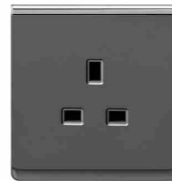

K3-038
13A socket