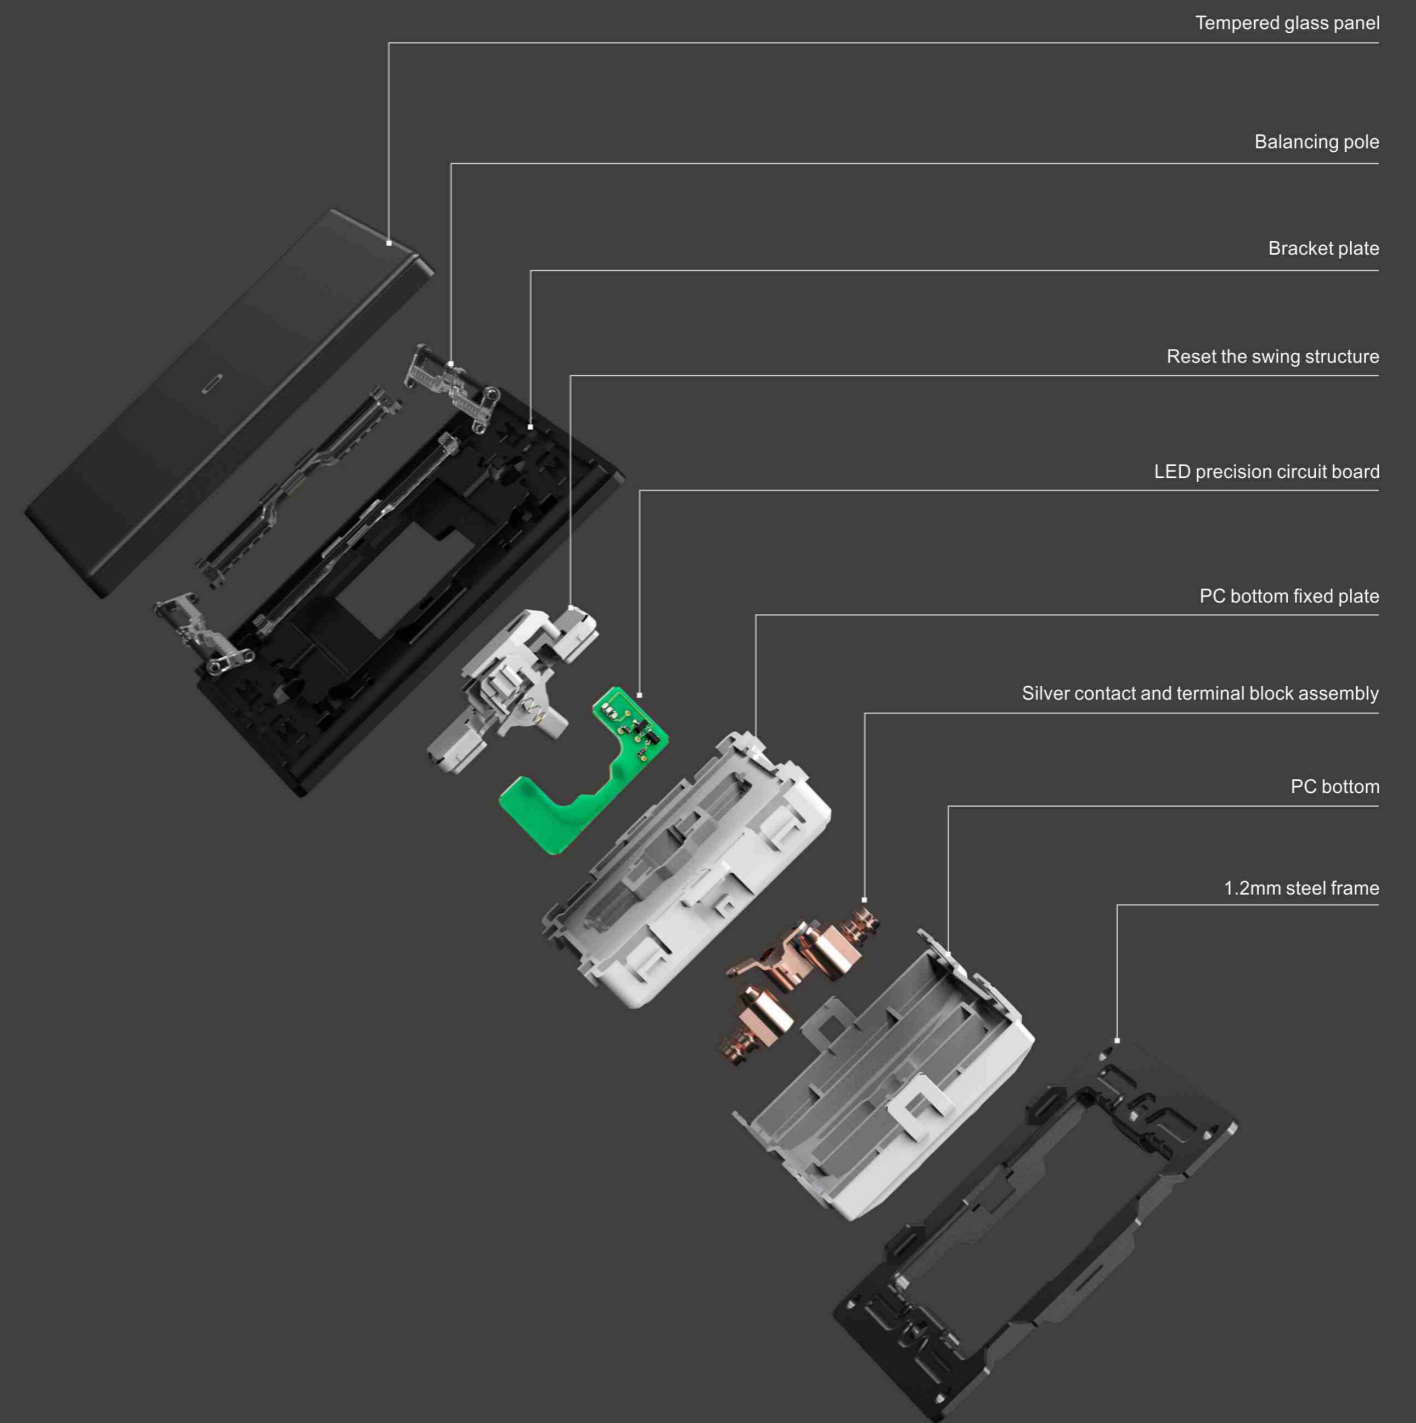

SWITCH & SOCKET

SWITCH SOCKET

Interpret the new concept of design
Bring the feeling of happiness

RESET SWITCH STRUCTURE EXPLODED VIEW

D90

RESET SWITCH

D90

RESET SWITCH