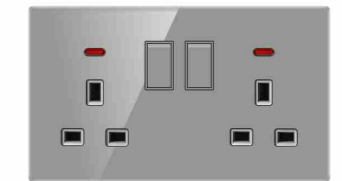

A1-041
one gang switch+dimmer

A1-042
2* MF switched socket w/without neon

A1-043
2*MF switched socket+2USB
w/without neon

A1-044
2*13A switched socket w/without neon
(single pole)
A1-045
2*13A switched socket w/without neon
(double pole)