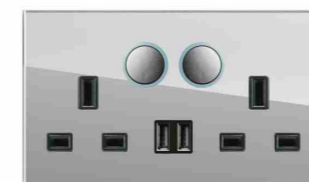

D90-021
2*13A switched socket+2USB
w/without neon

D90-022
2*13A MF switched socket w/without neon

D90-023
2*13A MF switched socket +2USB
w/without neon

Extremely simple and extraordinary A large panel that breaks the limit with vertical lines creates a pure square visual experience. At the same time, using the latest technology to realize the switch, the function of switch and socket based on same size, but the aesthetics is greatly improved.