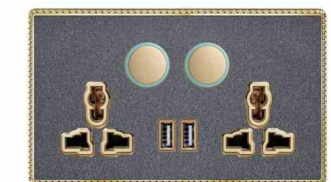

K8-021
2*13A switched socket w/without neon
(double pole)

K8-024
2*13A MF switched socket +2USB
w/without neon