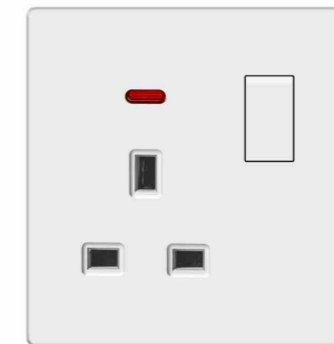

A5 SERIES

1.5°
Tiny amplitude of swing

2.5mm
Short button angle

6.5mm
Overall thickness

Good interaction between design and room
The fresh and elegant design of the lighting switch fits perfectly with the room
The switch will not be submerged in the field of vision
Other elements also naturally emerge.

White

**Feel the beauty
of Ultra-thin**