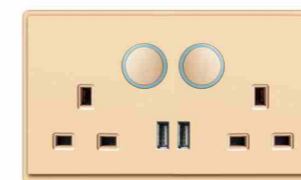

K1-022
2*13A switched socket +2USB
w/without neon