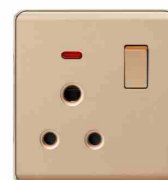

K2-041
15A switched socket
w/without neon