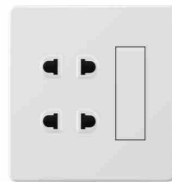

K8-036
1gang 1way switch and
2gang 2pin socket