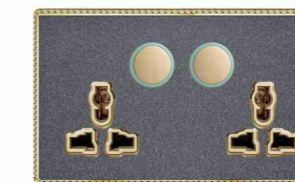

K8-023
2*13A MF switched socket w/without neon