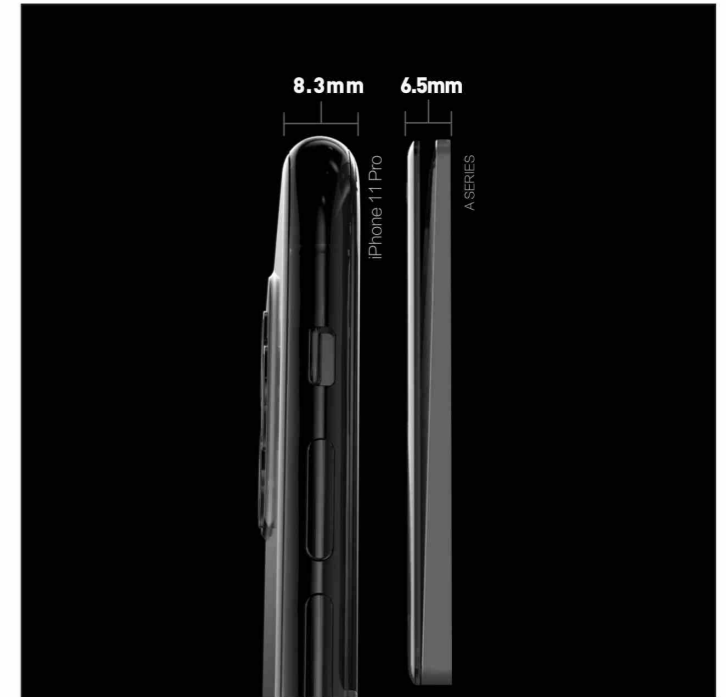

D90-063
Blank plate (3*3)

SWITCH STRUCTURE DIAGRAM

SOCKET STRUCTURE DIAGRAM

SWITCH STRUCTURE DIAGRAM

SOCKET STRUCTURE DIAGRAM

6.5mm

1.5°
Tiny amplitude of swing

2.5mm
Short button angle

6.5mm
Overall thickness

Perfect Touch Technical breakthrough

Breakthrough the traditional switch warping plate struture limitations

- Patent swing structure
- Breakthrough switch panel design limitations
- Explore the switching limits of traditional switches
- Optimized trigger handle, open and close light and sensitive

Thinner than phone

2.5mm
Short button angle

1.5°
Tiny amplitude of swing

8.3mm
iPhone 11 Pro

6.5mm
A-SERIES

A1 Acrylic

Adhere to the original intention of pursuing minimalist aesthetics
 A1 integrates forward-looking concepts and innovative technology
 Simplicity and beauty interpret ultra-thin aesthetics
 Exquisite craftsmanship creates a delicate touch
 Incorporate the unremitting pursuit of human
 settlement aesthetics into an amazing sensory experience