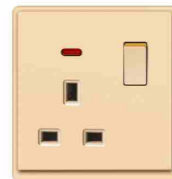

K1-042
 13A switched socket
 w/without neon

K1-043
 5 pin MF switched socket
 w/without neon

K1-044
 MF switched socket+2USB
 w/without neon

K1-045
 13A switched socket+2USB
 w/without neon(single pole)
 K1-046
 13A switched socket+2USB
 w/without neon(double pole)