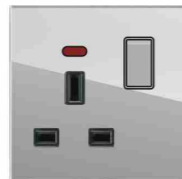

D90-027
2gang 1way switch and
2gang 2pin socket
D90-027-1
2gang 2way switch and
2gang 2pin socket

D90-028
13A socket

D90-029
5Pin MF socket

D90-030
MF switched socket
w/without neon

D90-031
15A switched socket
w/without neon