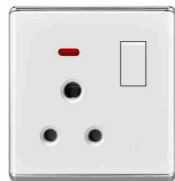

S2-041
15A switched socket w/without neon