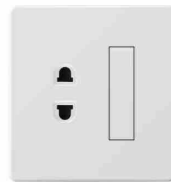

K8-034
1 gang 1way switch and
2 pin socket