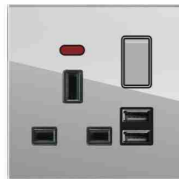

D90-035
13A switched socket+2USB
w/without neon(single pole)
D90-036
13A switched socket+2USB
w/without neon(double pole)