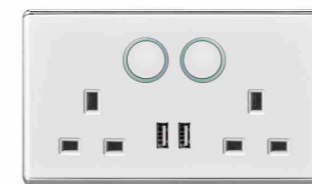

S2-022
2*13A switched socket +2USB
w/without neon