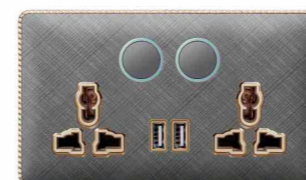

T3-040
2*13A switched socket w/without neon
(double pole)

T3-043
2*MF switched socket+2USB
w/without neon