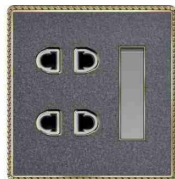

K8-036
1gang 1way switch and
2gang 2pin socket
K8-036-1
1gang 2way switch and
2gang 2pin socket