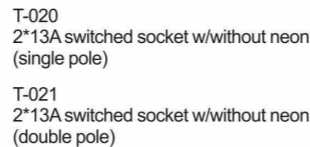

T-021
2*13A switched socket w/without neon
(double pole)