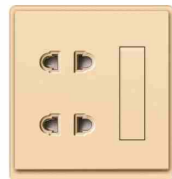

K1-036
1gang 1way switch and
2gang 2pin socket
K1-036-1
1gang 2way switch and
2gang 2pin socket