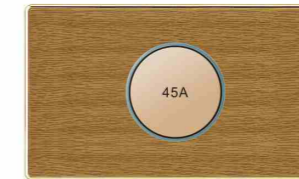

K8-015
5 pin MF switched socket
w/without neon

K8-016
MF switched socket w/without
neon+2USB

K8-017
20A switch with neon

K8-018
45A switch with neon

K8-019
45A switch with neon(3*6)

K8-020
2*13A switched socket w/without neon
(single pole)