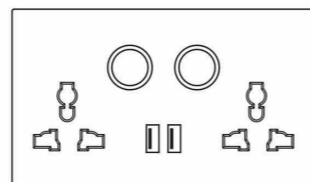

T-024
2*13A MF switched socket +2USB
w/without neon