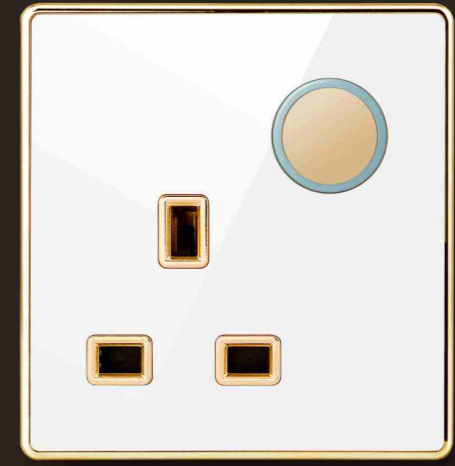

K8 SERIES

The background is a carefully selected wood grain pattern,
The periphery is an antique chrome frame
This creates a gorgeous masterpiece,
Every room exudes the taste of gallery