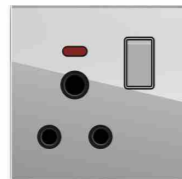

D90-031
15A switched socket
w/without neon