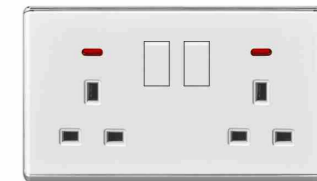

S2-068
2*13A switched socket w/without neon (single pole)
S2-069
2*13A switched socket w/without neon (double pole)

S2-045
13A switched socket+2USB w/without neon(single pole)
S2-046
13A switched socket+2USB w/without neon(double pole)