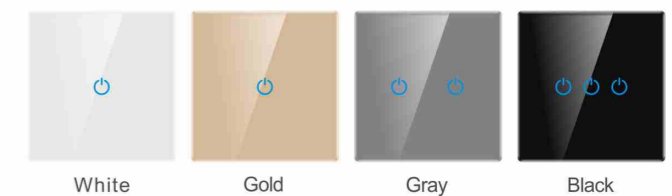

Intelligent voice control switch

Built-in smart voice chip to replace traditional wall switch
You can realize the voice control of the light bulb in the home

Product feature

-  Sence control, one- Kye implementation
-  Mobile APP remote control
-  Vioco interaction, new intelligent experience
-  Tempered Glass
-  Smart timing
-  Bluetooth connected directly