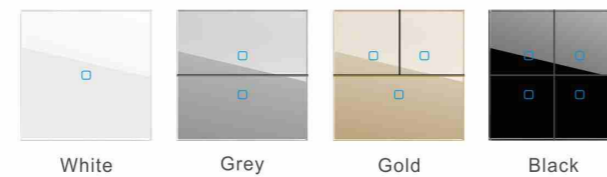

GLASS ACRYLIC