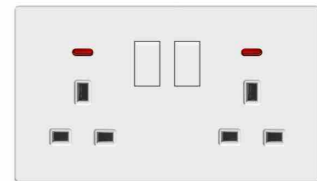

A5-044
2*13A switched socket w/without neon
(single pole)
A5-045
2*13A switched socket w/without neon
(double pole)