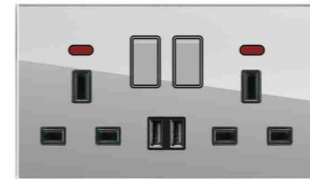

D90-058
2*13A switched socket w/without neon
(single pole)
D90-059
2*13A switched socket w/without neon
(double pole)

D90-060
2*13A switched socket+2USB
w/without neon

D90-061
45A switch with neon(3*6)

D90-062
Blank plate(3*6)