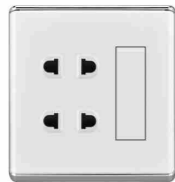

S2-036
1gang 1way switch and 2gang 2pin socket