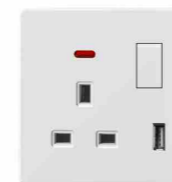

K8-060
TV+computer socket

K8-062
double tel

K8-063
double computer socket

K8-065
one gang switch+dimmer

K8-066
2* MF switched socket w/without neon

K8-067
2*MF switched socket+2USB
w/without neon

K8-068
2*13A switched socket w/without neon
(single pole)
K8-069
2*13A switched socket w/without neon
(double pole)