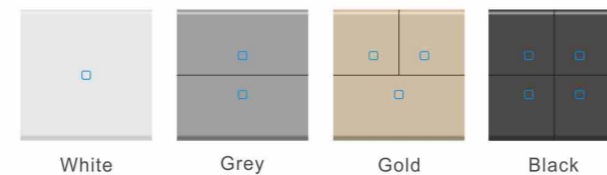

D90

RESET SWITCH

The sound of gentle touch, the temperature of your fingertips
The sentiment between the grids is like the color of your life
Every touch, every opening and closing
The ordinary actions in life
In this noisy world, pay attention to the colors in the corners
Experience the charm of "shape" and "grid"
Even if the space is limited, there are boundless excitement

GLASS ACRYLIC

PAINTING

curved frame, smooth texture, repeated polishing from modeling design to material selection painting + outer protection, enhance surface hardness, smoothness and wear resistance, we focus on creating a beautiful life for you.

SWITCH SOCKET