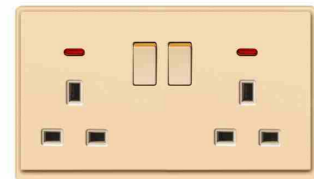

K1-060
 TV+computer socket

K1-062
 double tel
 K1-063
 double computer socket

K1-065
 one gang switch+dimmer

K1-066
 2* MF switched socket w/without neon

K1-067
 2*MF switched socket+2USB
 w/without neon

K1-068
 2*13A switched socket w/without neon
 (single pole)
 K1-069
 2*13A switched socket w/without neon
 (double pole)