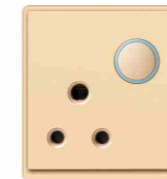

K1-009
MF switched socket
w/without neon

K1-010
15A switched socket
w/without neon

K1-011
13A switched socket w/without
neon (single pole)
K1-012
13A switched socket w/without
neon (double pole)

K1-013
13A switched socket w/without
neon +2USB (single pole)
K1-014
13A switched socket w/without
neon +2USB (double pole)