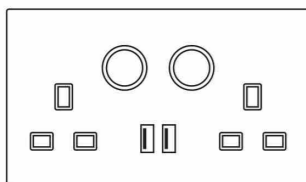

T-022
2*13A switched socket +2USB
w/without neon