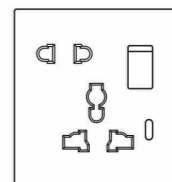

T-043
5 pin MF switched socket
w/without neon