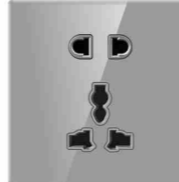

A1-015
5Pin MF socket