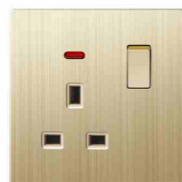

A3-013
2gang 1way switch and 2gang 2pin socket
A3-013-1
2gang 2way switch and 2gang 2pin socket

A3-014
13A socket

A3-015
5Pin MF socket

A3-016
MF switched socket w/without neon

A3-017
15A switched socket w/without neon