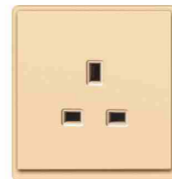

K1-038
13A socket