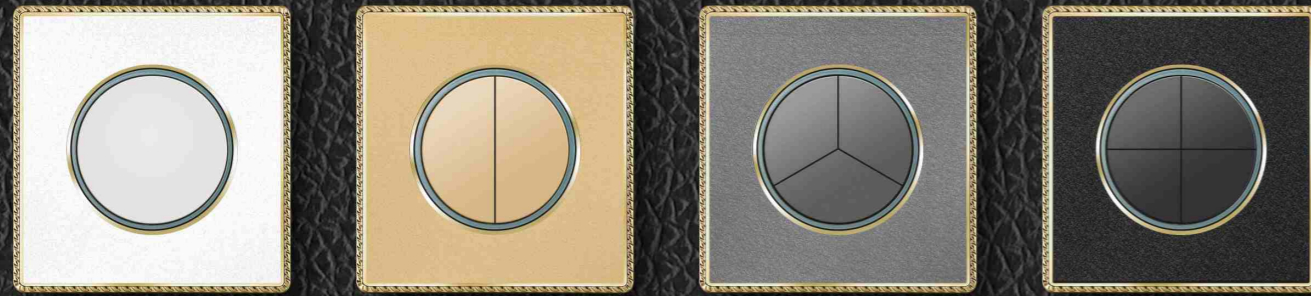

White

Gold

Grey

Black

curved frame, smooth texture, repeated polishing from modeling design to material selection painting + outer protection, enhance surface hardness, smoothness and wear resistance, we focus on creating a beautiful life for you.

SWITCH SOCKET