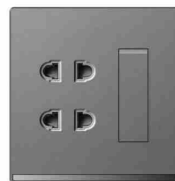

A4-012
1gang 1way switch and 2gang 2pin socket
A4-012-1
1gang 2way switch and 2gang 2pin socket