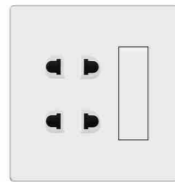

A5-012
1gang 1way switch and
2gang 2pin socket
A5-012-1
1gang 2way switch and
2gang 2pin socket