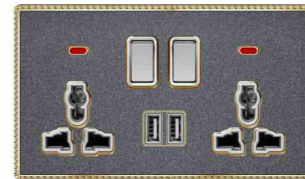

K8-065
one gang switch+dimmer

K8-066
2* MF switched socket w/without neon

K8-067
2*MF switched socket+2USB
w/without neon

K8-068
2*13A switched socket w/without neon
(single pole)
K8-069
2*13A switched socket w/without neon
(double pole)