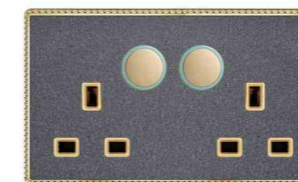

K8-022
2*13A switched socket +2USB
w/without neon