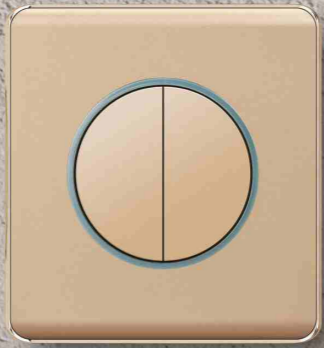

Gold

curved frame, smooth texture, repeated polishing from modeling design to material selection painting + outer protection, enhance surface hardness, smoothness and wear resistance, we focus on creating a beautiful life for you.

SWITCH SOCKET