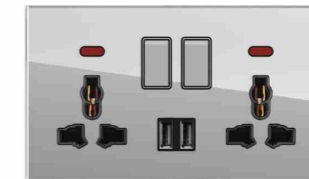

D90-053
double computer socket

D90-057
2*MF switched socket+2USB
w/without neon