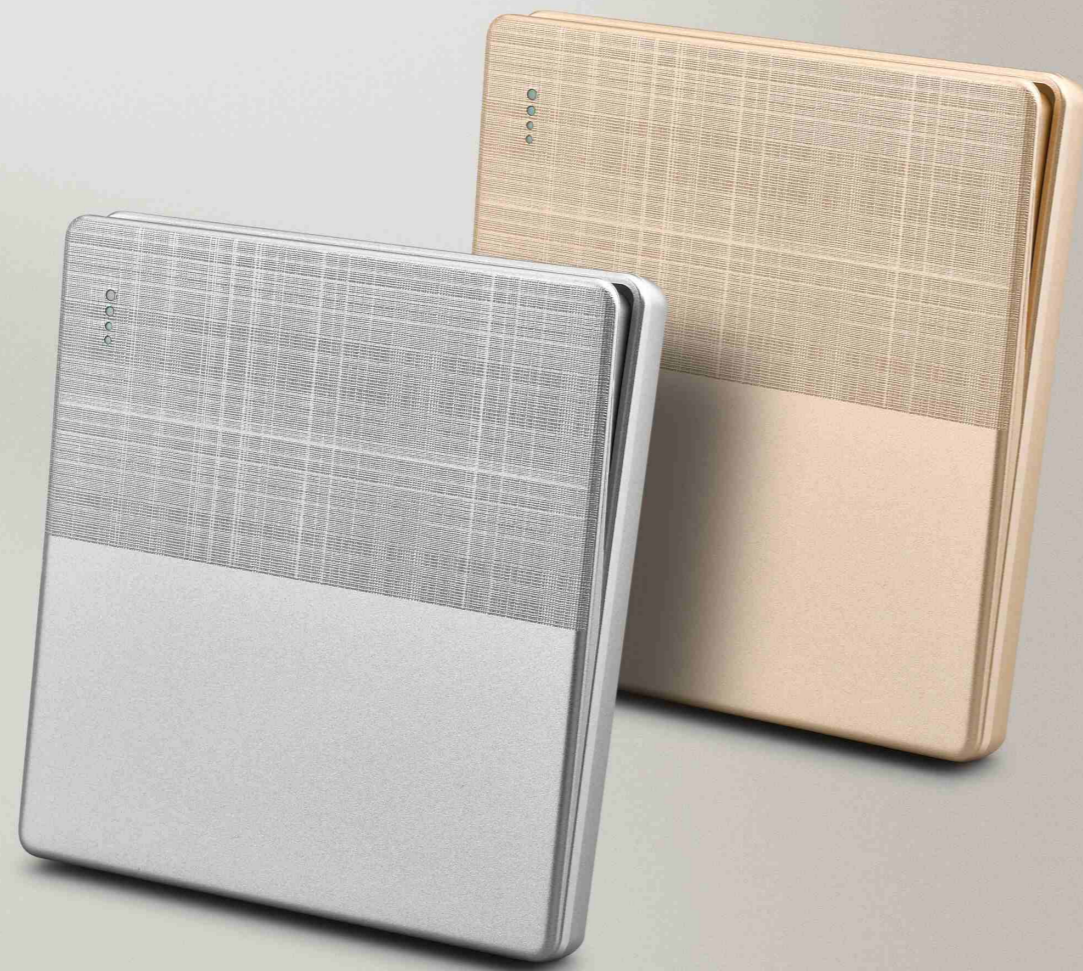

T2 SERIES

PC brushed panel combined with the creativity of the grid
Brings a cool touch with champagne gold decoration
Experience aristocratic temperament
Follow the European royal style
Incorporating modern design concepts
Add more distinguished highlights to your home

Brushed Gold

Brushed Gold

Brushed Grey

Brushed Grey

T4 SERIES

The perfect combination of cross-drawing and spray paint
 Bringing the beauty of modern home
 Soft appearance, full of simplicity and fashion
 Delicate touch, enjoy quality life
 With chic and soft indicator light
 Take you into a new realm of a better life