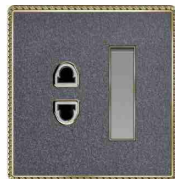

K8-034
1 gang 1way switch and
2 pin socket
K8-035
1 gang 2way switch and 2
pin socket