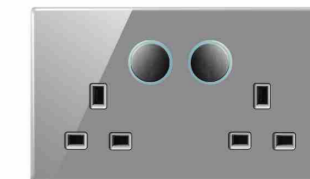

S6-037
2*MF switched socket+2USB
w/without neon

S6-038
2*13A switched socket w/without neon
(single pole)
S6-039
2*13A switched socket w/without neon
(double pole)

S6-040
2*13A switched socket+2USB
w/without neon