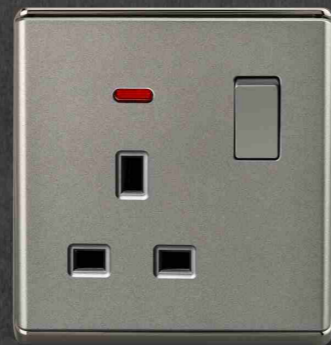

curved frame, smooth texture, repeated polishing from modeling design to material selection painting + outer protection, enhance surface hardness, smoothness and wear resistance, we focus on creating a beautiful life for you.

SWITCH SOCKET

Grey