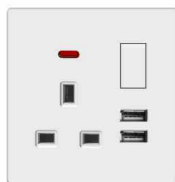

A5-021
13A switched socket+2USB
w/without neon(single pole)
A5-022
13A switched socket+2USB
w/without neon(double pole)