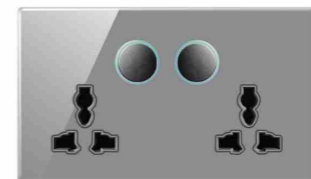

S6-036
2* MF switched socket w/without neon