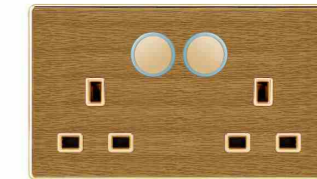

K8-015
5 pin MF switched socket
w/without neon

K8-016
MF switched socket w/without
neon+2USB

K8-017
20A switch with neon

K8-018
45A switch with neon

K8-019
45A switch with neon(3*6)

K8-020
2*13A switched socket w/without neon
(single pole)