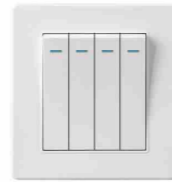

SWITCH SOCKET

71
72

K8-025
1gang 1way switch 16A
K8-026
1gang 2way switch 16A

K8-027
2gang 1way switch 16A
K8-028
2gang 2way switch 16A

K8-029
3gang 1way switch 16A
K8-030
3gang 2way switch 16A

K8-031
4gang 1way switch 16A
K8-032
4gang 2way switch 16A