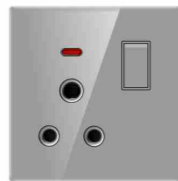

A1-013
2gang 1way switch and
2gang 2pin socket
A1-013-1
2gang 2way switch and
2gang 2pin socket

A1-014
13A socket

A1-015
5Pin MF socket

A1-016
MF switched socket
w/without neon

A1-017
15A switched socket
w/without neon