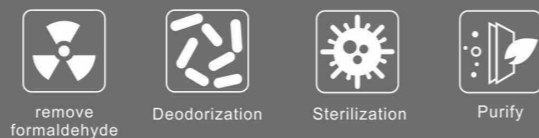

Purification principle

Use the strong oxidizing power of ozone to destroy the cell wall of decomposing bacteria, decompose and kill bacteria, clean the air