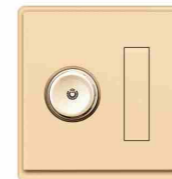

K1-065
one gang switch+dimmer