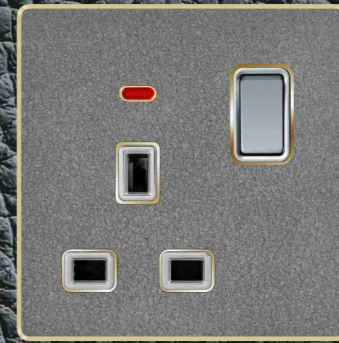

1.5°
Tiny amplitude of swing

2.5mm
Short button angle

6.5mm
Overall thickness

A 1 COMPOSITE ACRYLIC

Color and touch can enhance the value of living space
Create a luxurious atmosphere,
Highlight personal taste and style

Grey