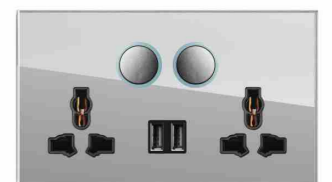

D90-021
2*13A switched socket+2USB
w/without neon

D90-022
2*13A MF switched socket w/without neon

D90-023
2*13A MF switched socket +2USB
w/without neon

Extremely simple and extraordinary A large panel that breaks the limit with vertical lines creates a pure square visual experience. At the same time, using the latest technology to realize the switch, the function of switch and socket based on same size, but the aesthetics is greatly improved.