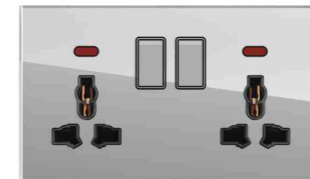

D90-056
2* MF switched socket w/without neon