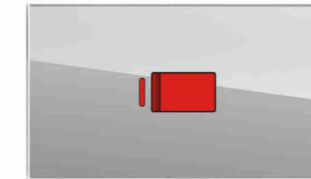

D90-058
2*13A switched socket w/without neon
(single pole)
D90-059
2*13A switched socket w/without neon
(double pole)

D90-060
2*13A switched socket+2USB
w/without neon

D90-061
45A switch with neon(3*6)

D90-062
Blank plate(3*6)