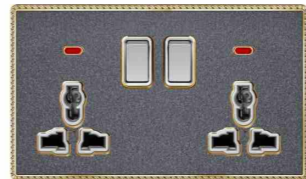

K8-065
one gang switch+dimmer

K8-066
2* MF switched socket w/without neon

K8-067
2*MF switched socket+2USB
w/without neon

K8-068
2*13A switched socket w/without neon
(single pole)
K8-069
2*13A switched socket w/without neon
(double pole)