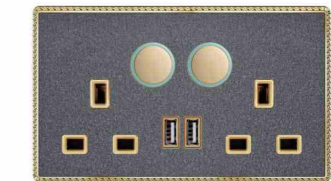

K8-015
5 pin MF switched socket
w/without neon

K8-016
MF switched socket w/without
neon+2USB

K8-017
20A switch with neon

K8-018
45A switch with neon

K8-019
45A switch with neon(3*6)

K8-020
2*13A switched socket w/without neon
(single pole)