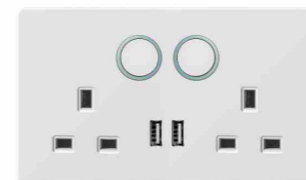

K8-022
2*13A switched socket +2USB
w/without neon