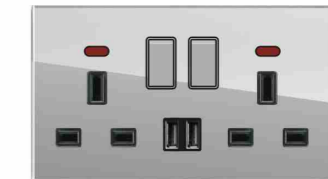

D90-058
2*13A switched socket w/without neon
(single pole)
D90-059
2*13A switched socket w/without neon
(double pole)

D90-060
2*13A switched socket+2USB
w/without neon

D90-061
45A switch with neon(3*6)

D90-062
Blank plate(3*6)