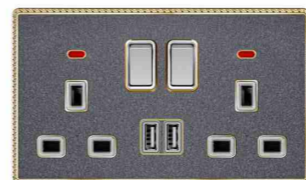

K8-065
one gang switch+dimmer

K8-066
2* MF switched socket w/without neon

K8-067
2*MF switched socket+2USB
w/without neon

K8-068
2*13A switched socket w/without neon
(single pole)
K8-069
2*13A switched socket w/without neon
(double pole)