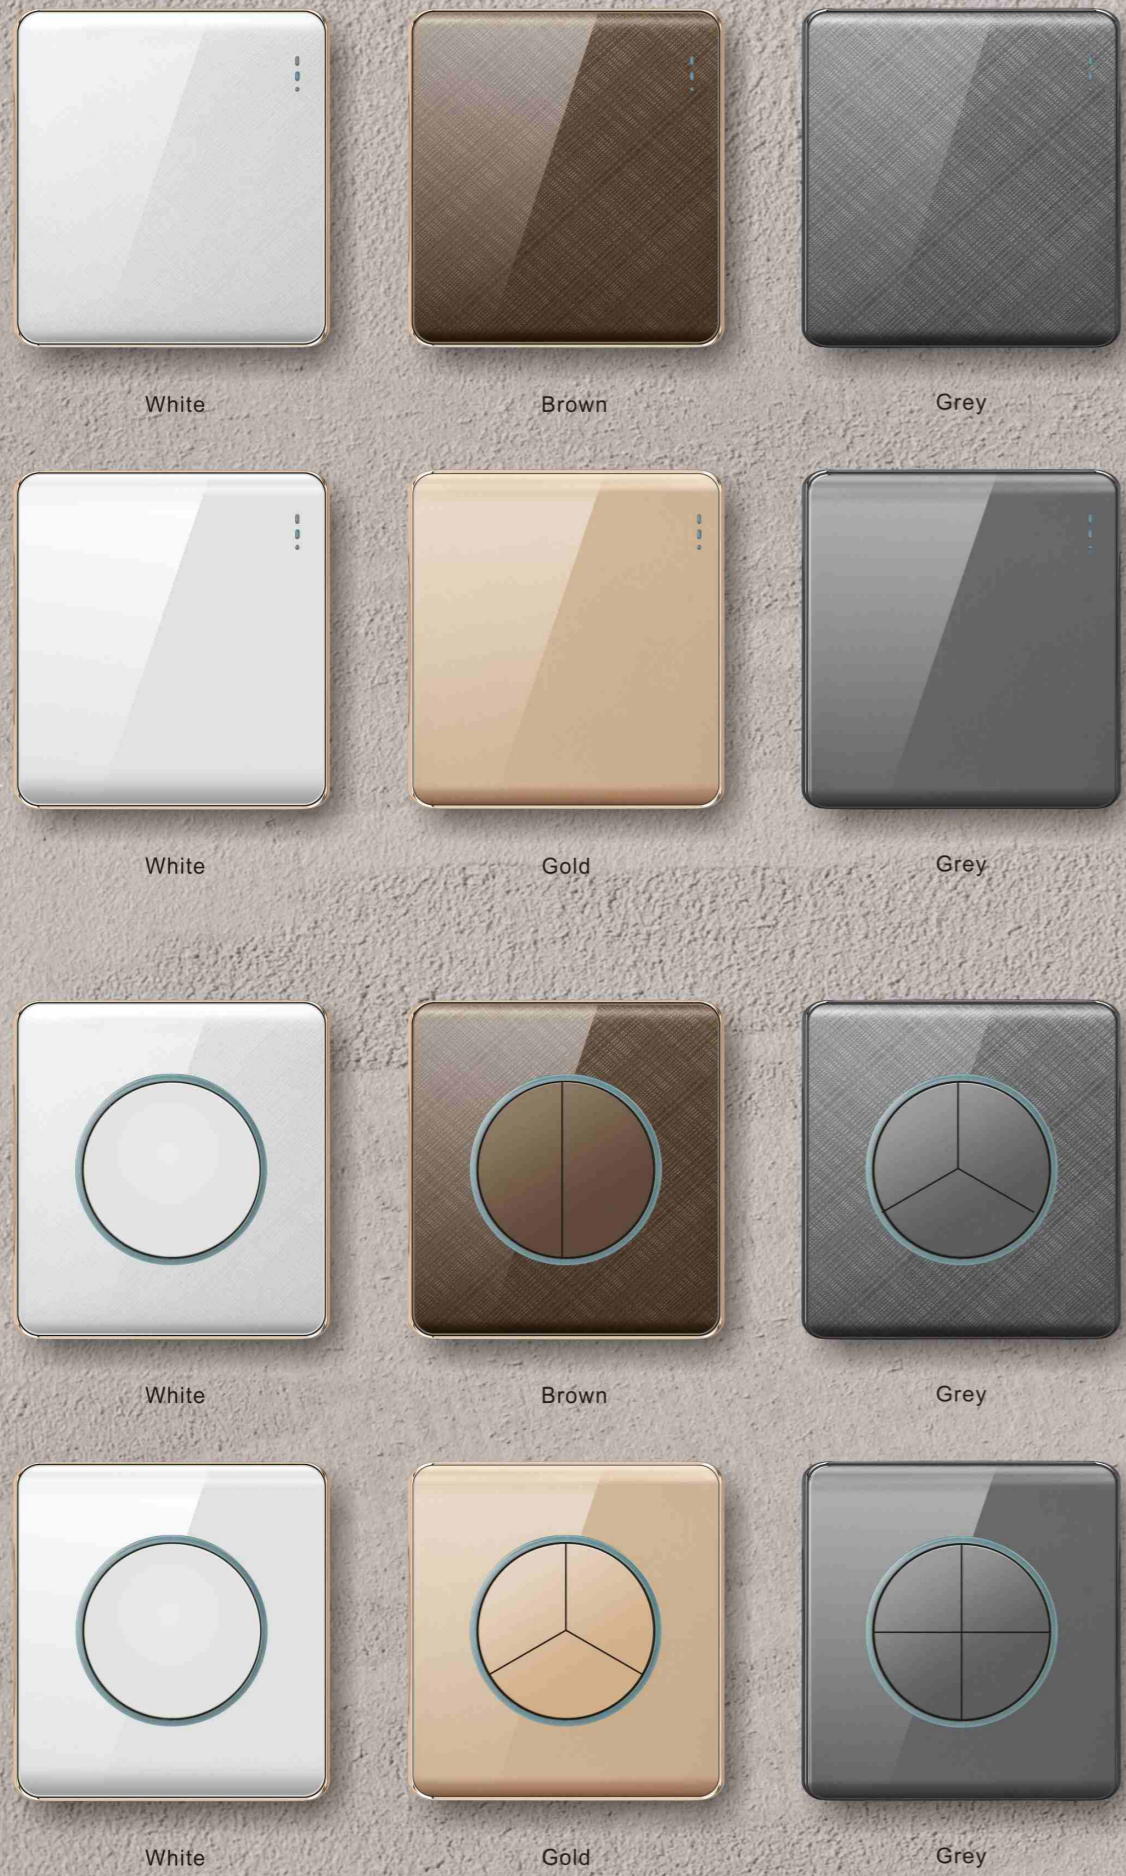

K2-070
 2*13A switched socket +2USB
 w/without neon

K2-071
 45A switch with neon(3*6)

K2-072
 Blank plate(3*6)

K2-073
 Blank plate (3*3)

K2 ACRYLIC

Beautiful radian, elegant and dynamic curve
Can't hide the light of fashion avant-garde spirituality
Acrylic cloth pattern craft panel, showing extraordinary success
Black, silver, gold chrome-plated decorative ring
Show the aesthetics, the embedded value of the classic

White

Brown

Grey

White

Gold

Grey

White

Brown