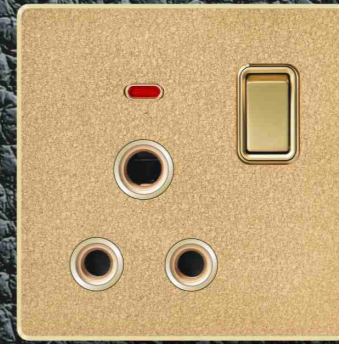

1.5°
Tiny amplitude of swing

2.5mm
Short button angle

6.5mm
Overall thickness

A 1 COMPOSITE ACRYLIC

Color and touch can enhance the value of living space
Create a luxurious atmosphere,
Highlight personal taste and style

Gold