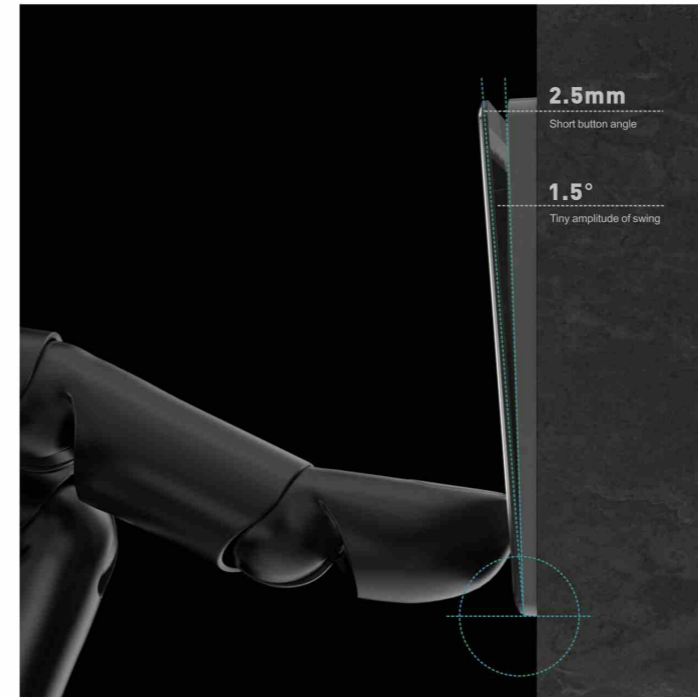

D90-063
Blank plate (3*3)

SWITCH STRUCTURE DIAGRAM

SOCKET STRUCTURE DIAGRAM

SWITCH STRUCTURE DIAGRAM

SOCKET STRUCTURE DIAGRAM

6.5mm

1.5°
Tiny amplitude of swing

2.5mm
Short button angle

6.5mm
Overall thickness

Perfect Touch Technical breakthrough

Breakthrough the traditional switch warping plate struture limitations

- Patent swing structure
- Breakthrough switch panel design limitations
- Explore the switching limits of traditional switches
- Optimized trigger handle, open and close light and sensitive

Thinner than phone

2.5mm
Short button angle

1.5°
Tiny amplitude of swing

8.3mm
iPhone 11 Pro

6.5mm
A-SERIES

A1 Acrylic

Adhere to the original intention of pursuing minimalist aesthetics
 A1 integrates forward-looking concepts and innovative technology
 Simplicity and beauty interpret ultra-thin aesthetics
 Exquisite craftsmanship creates a delicate touch
 Incorporate the unremitting pursuit of human
 settlement aesthetics into an amazing sensory experience