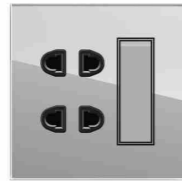

D90-026
1gang 1way switch and
2gang 2pin socket
D90-026-1
1gang 2way switch and
2gang 2pin socket