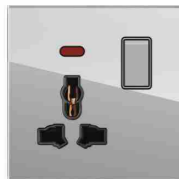

D90-030
MF switched socket
w/without neon