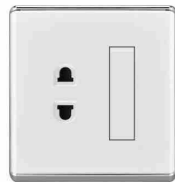

S2-034
1 gang 1way switch and 2 pin socket