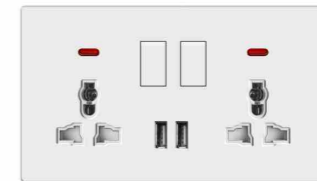

A5-041
one gang switch+dimmer

A5-042
2* MF switched socket w/without neon

A5-043
2*MF switched socket+2USB
w/without neon

A5-044
2*13A switched socket w/without neon
(single pole)
A5-045
2*13A switched socket w/without neon
(double pole)