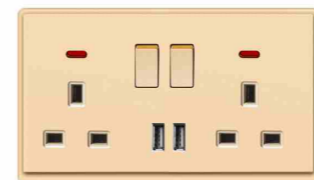

K1-060
 TV+computer socket

K1-062
 double tel
 K1-063
 double computer socket

K1-065
 one gang switch+dimmer

K1-066
 2* MF switched socket w/without neon

K1-067
 2*MF switched socket+2USB
 w/without neon

K1-068
 2*13A switched socket w/without neon
 (single pole)
 K1-069
 2*13A switched socket w/without neon
 (double pole)