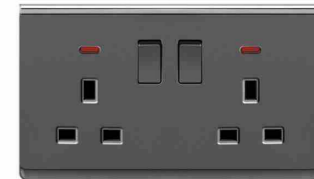

K3-065
one gang switch+dimmer

K3-066
2* MF switched socket w/without neon

K3-067
2*MF switched socket+2USB
w/without neon

K3-068
2*13A switched socket w/without neon
(single pole)
K3-069
2*13A switched socket w/without neon
(double pole)