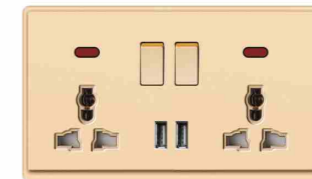

K1-060
 TV+computer socket

K1-062
 double tel
 K1-063
 double computer socket

K1-065
 one gang switch+dimmer

K1-066
 2* MF switched socket w/without neon

K1-067
 2*MF switched socket+2USB
 w/without neon

K1-068
 2*13A switched socket w/without neon
 (single pole)
 K1-069
 2*13A switched socket w/without neon
 (double pole)