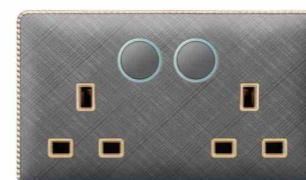

T3-035
double tel

T3-036
double computer socket

T3-038
one gang switch+dimmer

T3-039
2*13A switched socket w/without neon
(single pole)

T3-041
2*13A switched socket +2USB
w/without neon

T3-042
2* MF switched socket w/without neon