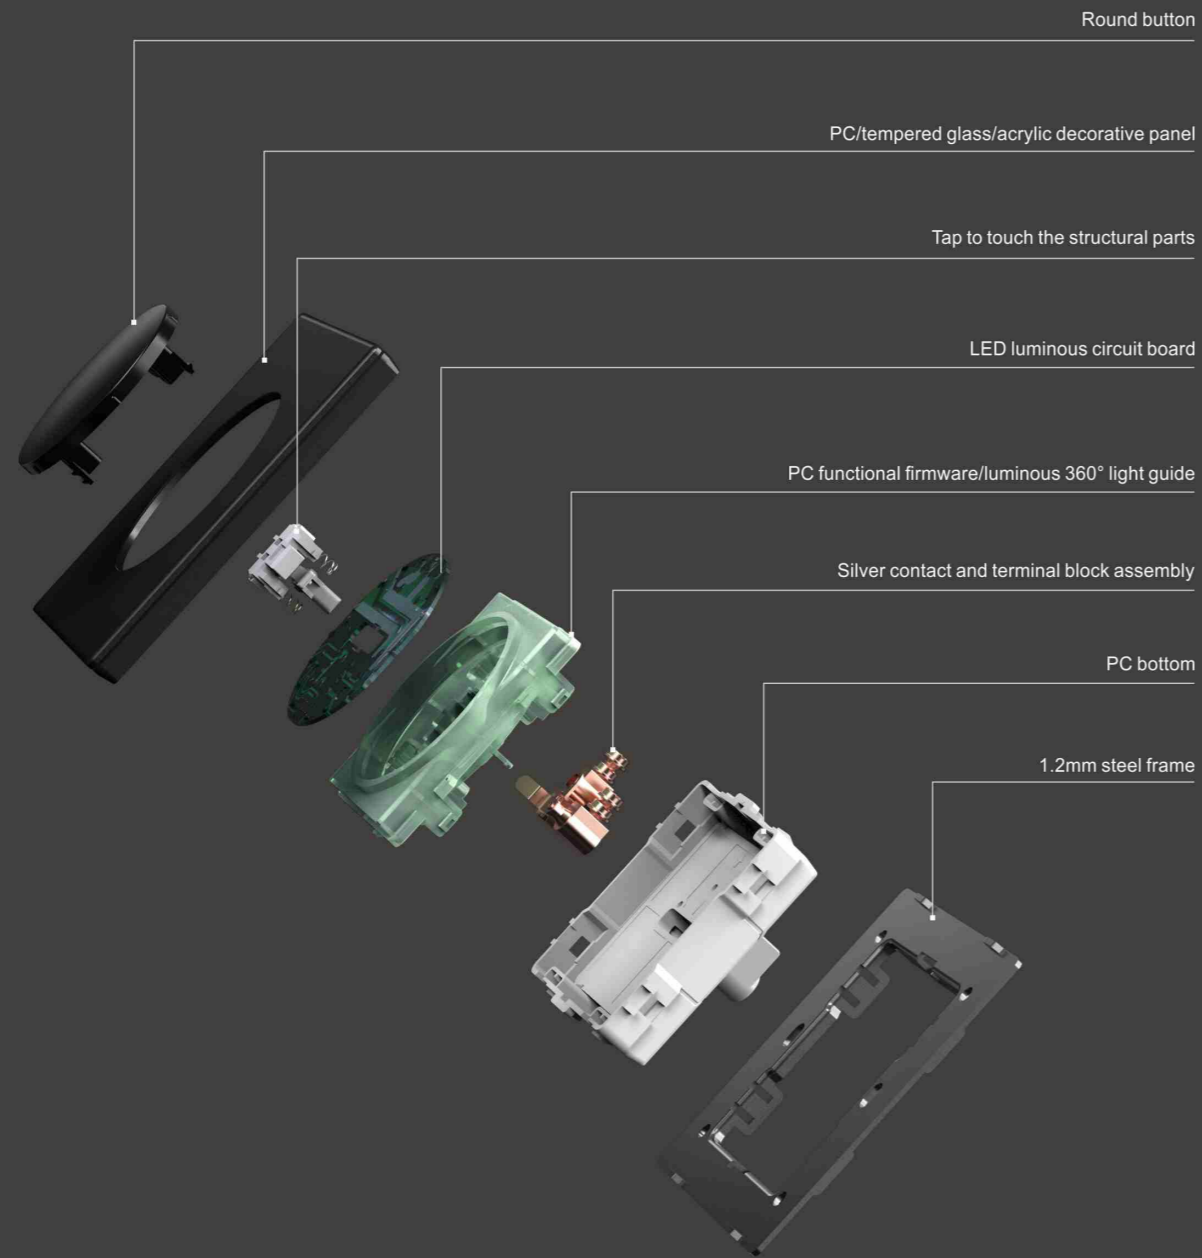

D90-058
2*13A switched socket w/without neon
(single pole)
D90-059
2*13A switched socket w/without neon
(double pole)

D90-060
2*13A switched socket+2USB
w/without neon

D90-061
45A switch with neon(3*6)

D90-062
Blank plate(3*6)

D90-063
Blank plate (3*3)

SWITCH STRUCTURE DIAGRAM

SOCKET STRUCTURE DIAGRAM

SWITCH STRUCTURE DIAGRAM

SOCKET STRUCTURE DIAGRAM

6.5mm

1.5°
Tiny amplitude of swing

2.5mm
Short button angle

6.5mm
Overall thickness

Perfect Touch Technical breakthrough

Breakthrough the traditional switch warping plate struture limitations

- Patent swing structure
- Breakthrough switch panel design limitations
- Explore the switching limits of traditional switches
- Optimized trigger handle, open and close light and sensitive