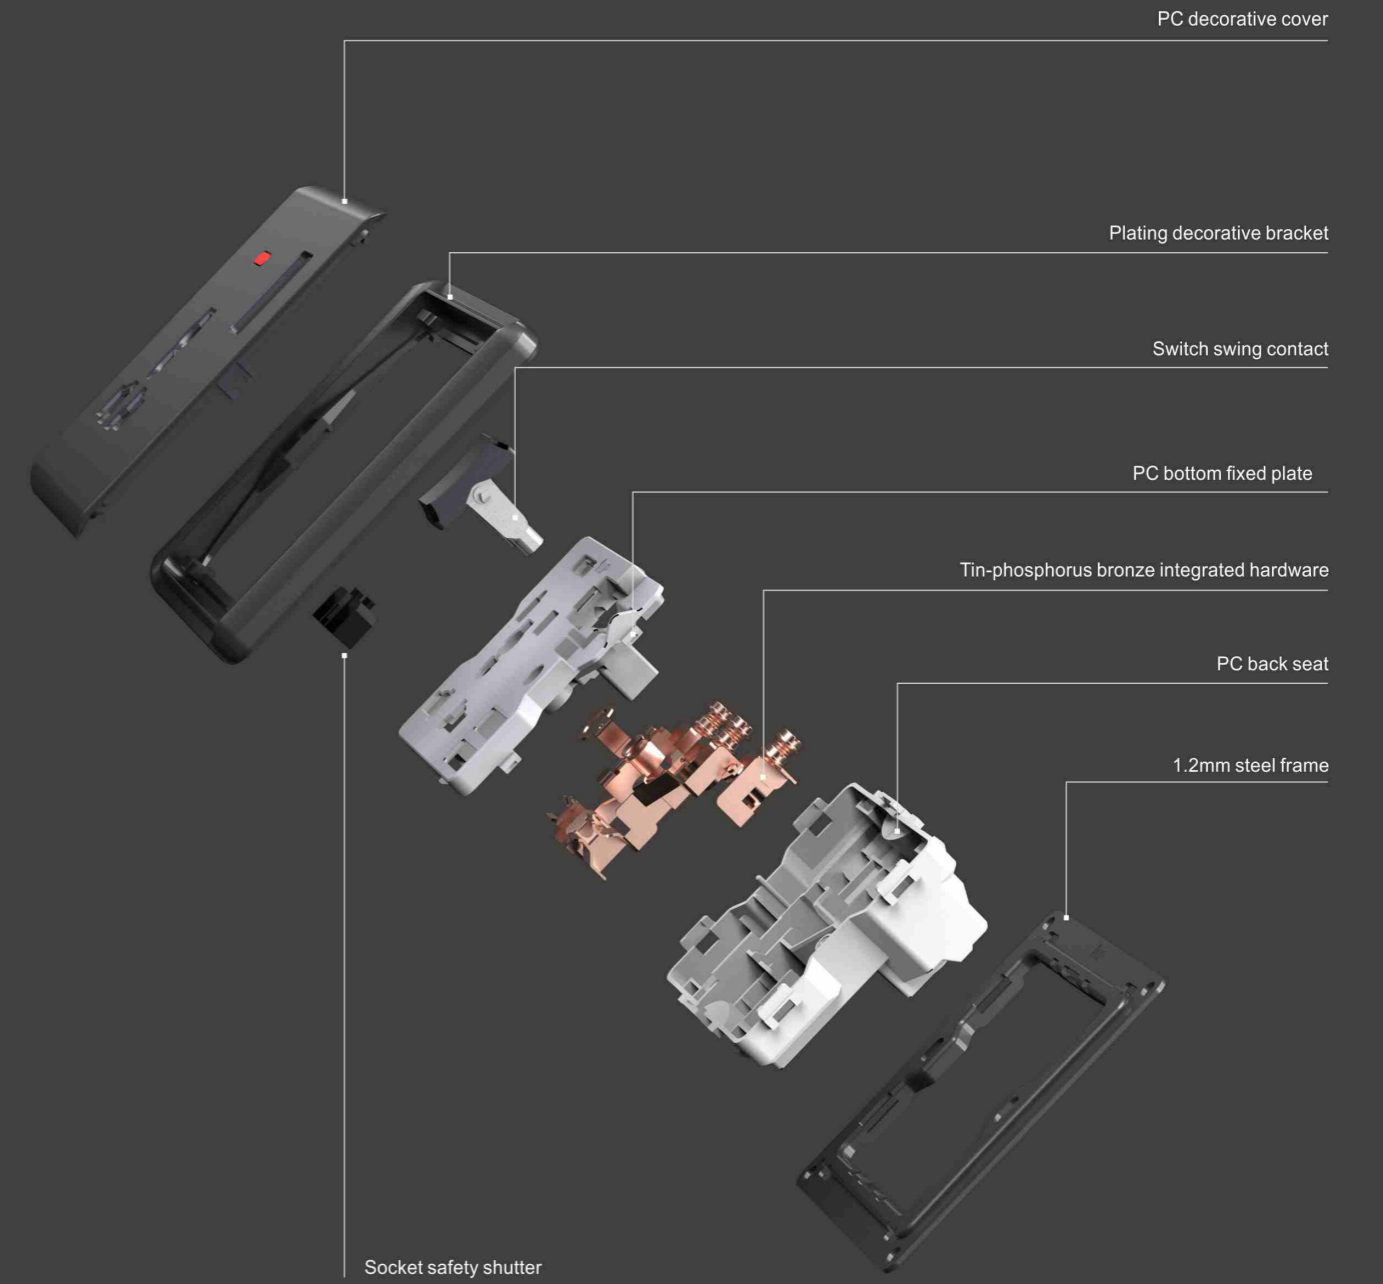

SOCKET STRUCTURE DIAGRAM