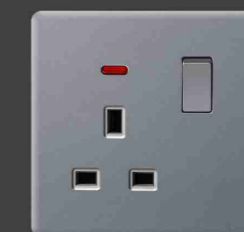

1.5°
Tiny amplitude of swing

2.5mm
Short button angle

6.5mm
Overall thickness

A2 SERIES

Fully fit with well-designed wall is the biggest feature of A2 switch
Elegant and beautiful lighting switch
Rich wallpaper patterns or murals are not lost

Grey