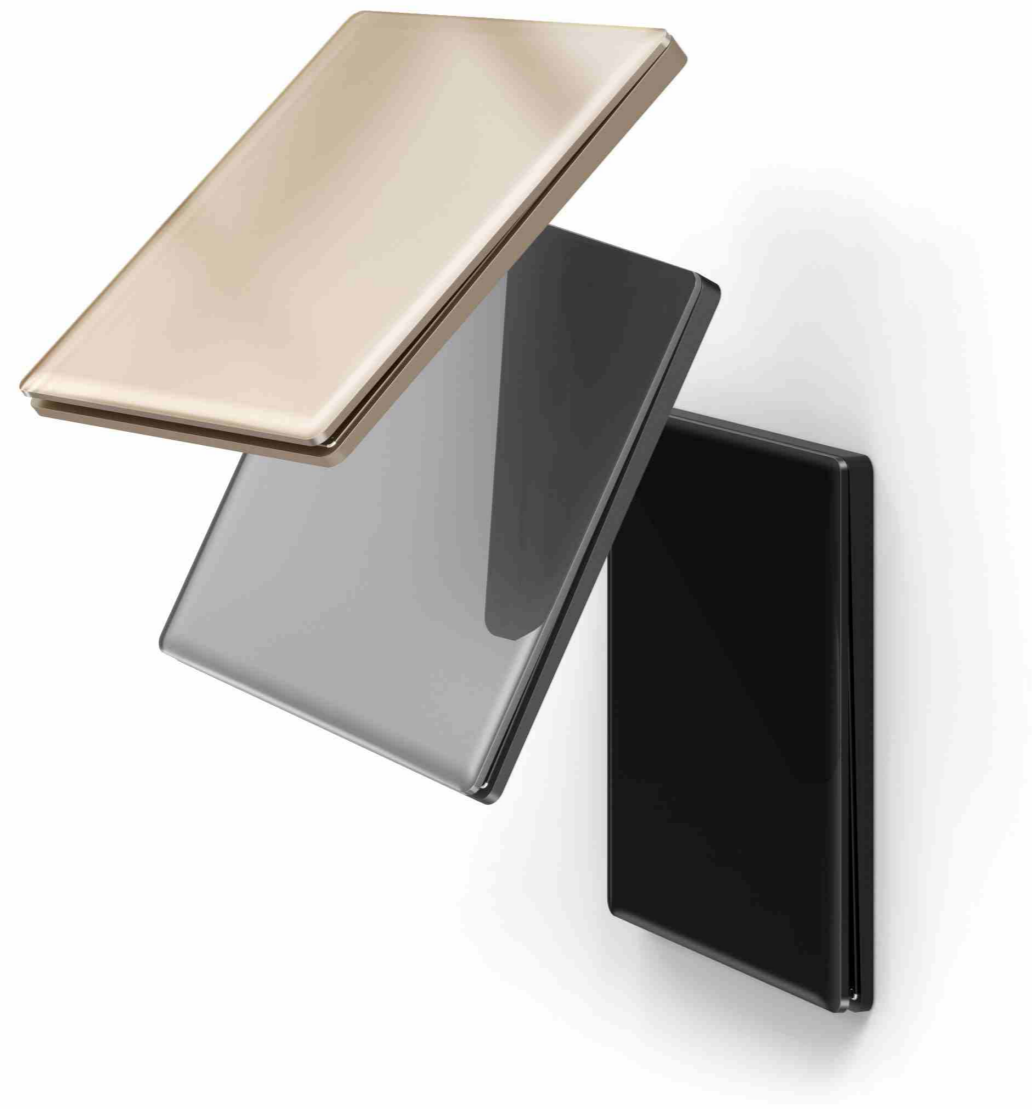

Thinner than phone

2.5mm
Short button angle

1.5°
Tiny amplitude of swing

8.3mm
iPhone 11 Pro

6.5mm
A-SERIES

A1 Acrylic

Adhere to the original intention of pursuing minimalist aesthetics
 A1 integrates forward-looking concepts and innovative technology
 Simplicity and beauty interpret ultra-thin aesthetics
 Exquisite craftsmanship creates a delicate touch
 Incorporate the unremitting pursuit of human
 settlement aesthetics into an amazing sensory experience