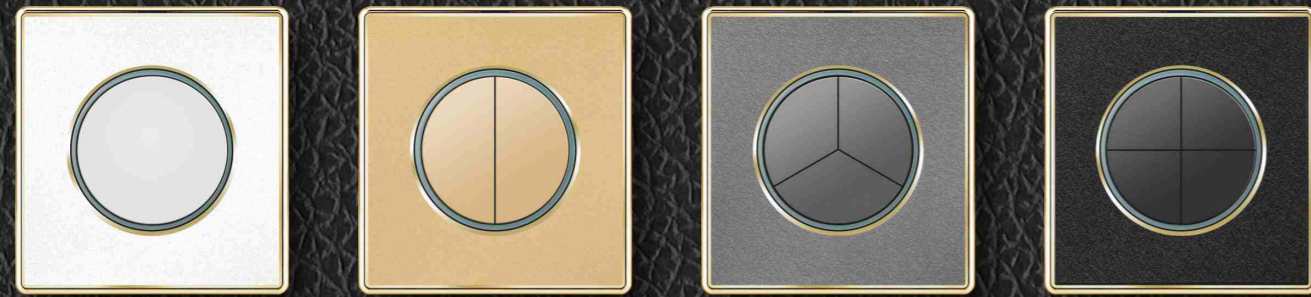

White

Gold

Grey

Black